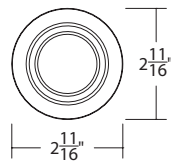

INDICATOR LIGHT

2021-CS

Fixture Type:

Catalog Number:

Project: _____

Location: _____

PRODUCT DESCRIPTION

Enjoy awe-inspiring wayfinding illumination. COLORSCAPING LED indicator Lights guide you safely around a flower garden, pool, driveway, or through backyard woods. From subtle tones to bold vivid hues, create multi-colored lighting effects to control sightlines and make your yard feel larger at night. Magical. Bedazzling.

FEATURES

- Each fixture can be individually controlled
- Fixtures can be grouped and controlled together
- Fixtures contain discrete, warm, and a cool white LEDs for full tunability
- Fixtures can generate tens of thousands of different colors
- Automations can be stored and recalled for holiday or other celebratory lighting scenes
- Fixtures from multiple transformers can be controlled as a single group in the app
- Integrators can control the fixtures using industry standard DMX 512
- The color scaping transformer allows for installation growth - each transformer supports one or two legacy landscape lighting circuits in addition to the color scaping fixtures
- Paint your landscaping and home using light
- Schedule your landscape lighting based on sunrise and sunset in your location
- RGBWW Color Changing Fixture: R / G / B / 2700K-6500K

SPECIFICATIONS

1. **Input:** 15VAC (Colorscaping Smart Transformer is required)
   Power: 4.5W / 5.5VA (Use VA value for sizing the transformer and calculate voltage drop.)
   Brightness: White: 250 lm
   Red: 55 lm
   Green: 165 lm
   Blue: 30 lm
   CRI: 85
   Rated Life: 50,000 hours
   IP Rating: IP68

IEC Safety Standard	Walk Over	Drive Over
Resistance to static load test	Yes (1125lbs)	Yes (4496lbs)
Resistance to torque and shear loads test	N/A	Yes

ORDERING NUMBER

	Color Temp	Finish
2021 Indicator Light	CS Color Changing	BS Bronze on Stainless Steel SS Stainless Steel

2021-__SS

Example: **2021-CSSS**

wacighting.com Phone (800) 526.2588 Fax (800) 526.2585	Headquarters, East Manufacturing Facility 44 Harbor Park Drive Port Washington, NY 11050	South East Manufacturing Facility 1600 Distribution Ct Lithia Springs, GA 30122	Central Manufacturing Facility 1700 South J Elmer Freeway, Ste 100 Cedar Hill, TX 75104	West Manufacturing Facility 1750 S Archibald Ave Ontario, CA 91761