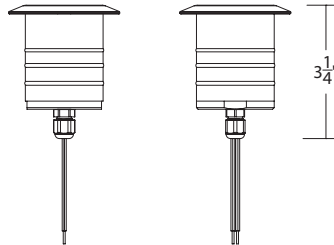

INDICATOR LIGHT

2021-CS

Fixture Type:

Catalog Number:

Project: _____

Location: _____

PRODUCT DESCRIPTION

Enjoy awe-inspiring wayfinding illumination. COLORSCAPING LED indicator Lights guide you safely around a flower garden, pool, driveway, or through backyard woods. From subtle tones to bold vivid hues, create multi-colored lighting effects to control sightlines and make your yard feel larger at night. Magical. Bedazzling.

SPECIFICATIONS

- Input:** 15VAC (Colorscaping Smart Transformer is required)
Power: 4.5W / 5.5VA (Use VA value for sizing the transformer and calculate voltage drop.)
Brightness: White: 250 lm
 Red: 55 lm
 Green: 165 lm
 Blue: 30 lm
CRI: 85
Rated Life: 50,000 hours
IP Rating: IP68

INDICATOR LIGHT

2021-CS

2" Concrete Poer Kit

*For installation in concrete.
Use with a 4" outdoor rated junction box
and a trade size 2" schedule 80 PVC pipe*

2000-CON-PVC

Magnetic Transformers

*Stainless Steel, 15V output, IP65 rated, UL 1838 listed
See transformer spec sheet for details and its accessories*