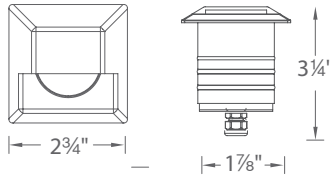

2" INGROUND - SQUARE STEP LIGHT

2061

WAC

LANDSCAPE LIGHTING

Fixture Type:

Catalog Number:

Project: _____

Location: _____