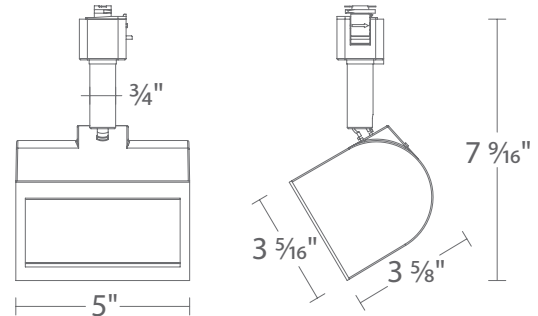

PRODUCT DESCRIPTION

Ideal for residential spaces and lower-mounted commercial installations, the OCULARC 3020W-CS provides an asymmetrical optical distribution suited to wall wash applications. Constructed from die-cast aluminum, the fixtures offer a 350-degree horizontal rotation and 90-degree vertical tilt for precision aiming. Engineered with integral 5CCT selectable LEDs and driver, it produces a high output asymmetric distribution in 90CRI. Available in monopoint or H, J/J2, and L track configurations.

FEATURES

- Install 3 to 5 feet from wall and 3 to 5 feet on center for optimal effect
- Discrete, toolless integrated 5CCT switch: 2700K, 3000K, 3500K, 4000K, 5000K
- Asymmetrical beam distribution for even wall illumination
- Economical performance luminaire with integral LED and driver
- 350° horizontal rotation and 90° vertical aiming
- 5 year warranty

SPECIFICATIONS

1. **Construction:** Die-cast aluminum
2. **Input Power:** 22W at 120VAC, 50/60Hz
3. **Power Factor:** 0.93
4. **THD(A):** < 15% Total Harmonic Distortion (Current)
5. **Light Source:** High output 3 Step Mac Adam Ellipse SMD LEDs, 90+ CRI
   Rated Life of 50,000 hours at L70
6. **Dimming:** Electronic Low Voltage (ELV) or TRIAC: 100 - 10%
   Reference dimming report for compatibility
7. **Standards:** ETL & cETL Dry Location Listed,
   Title 24 JA8 Compliant
8. **Finish:** Electrostatically powder coated Black and White
9. **Operating Temperature:** -4°F to 104°F (-20°C to 40°C)

ORDER NUMBER

System	Model	Color Temp	CRI	Max Lumens	Finish
H H Track	3020W	2700K	90	1150	BK Black WT White
L L Track		3000K			
J J/J2 Track		3500K			
		4000K			
		5000K			

-3020W-CS-

Example: **H-3020W-CS-BK**

wacighting.com

Phone (800) 526.2588

Fax (800) 526.2585

Headquarters, East Manufacturing Facility

44 Harbor Park Drive

Port Washington, NY 11050

South East Manufacturing Facility

1600 Distribution Ct

Lithia Springs, GA 30122

Central Manufacturing Facility

1700 South J Elmer Freeway, Ste 100

Cedar Hill, TX 75104

West Manufacturing Facility

1750 S Archibald Ave

Ontario, CA 91761