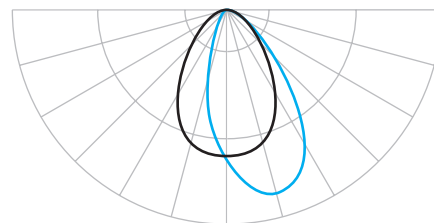

H/L/J Track Luminaire

LAYOUT GUIDE

AVERAGE WALL ILLUMINANCE (5000K fixtures)

		B On-center spacing distance	
		3 feet	5 feet
A Distance from wall	3 feet	33 fc	21 fc
	5 feet	25 fc	16 fc

PHOTOMETRY

Shown when fixture is aimed towards the ground (nadir)