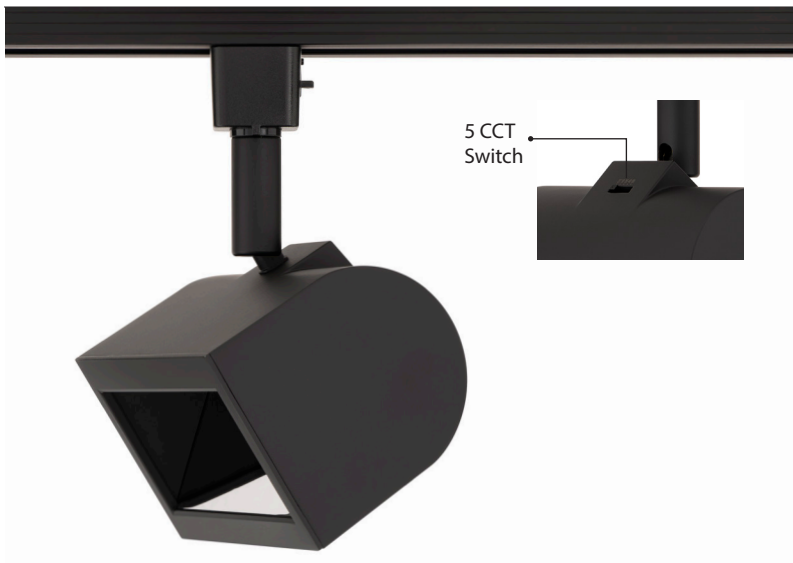

OCULARC – model: 3020W-CS

H/L/J Track Luminaire

WAC

Fixture Type:

Catalog Number:

Project: _____

Location: _____

PRODUCT DESCRIPTION

Ideal for residential spaces and lower-mounted commercial installations, the OCULARC 3020W-CS provides an asymmetrical optical distribution suited to wall wash applications. Constructed from die-cast aluminum, the fixtures offer a 350-degree horizontal rotation and 90-degree vertical tilt for precision aiming. Engineered with integral 5CCT selectable LEDs and driver, it produces a high output asymmetric distribution in 90CRI. Available in monopoint or H, J/J2, and L track configurations.

FEATURES

- Install 3 to 5 feet from wall and 3 to 5 feet on center for optimal effect
- Discrete, toolless integrated 5CCT switch: 2700K, 3000K, 3500K, 4000K, 5000K
- Asymmetrical beam distribution for even wall illumination
- Economical performance luminaire with integral LED and driver
- 350° horizontal rotation and 90° vertical aiming
- 5 year warranty

SPECIFICATIONS

- Construction:** Die-cast aluminum
- Input Power:** 22W at 120VAC, 50/60Hz
- Power Factor:** 0.93
- THD(A):** < 15% Total Harmonic Distortion (Current)
- Light Source:** High output 3 Step Mac Adam Ellipse SMD LEDs, 90+ CRI
Rated Life of 50,000 hours at L70
- Dimming:** Electronic Low Voltage (ELV) or TRIAC: 100 - 10%
Reference dimming report for compatibility
- Standards:** ETL & cETL Dry Location Listed,
Title 24 JA8 Compliant
- Finish:** Electrostatically powder coated Black and White
- Operating Temperature:** -4°F to 104°F (-20°C to 40°C)