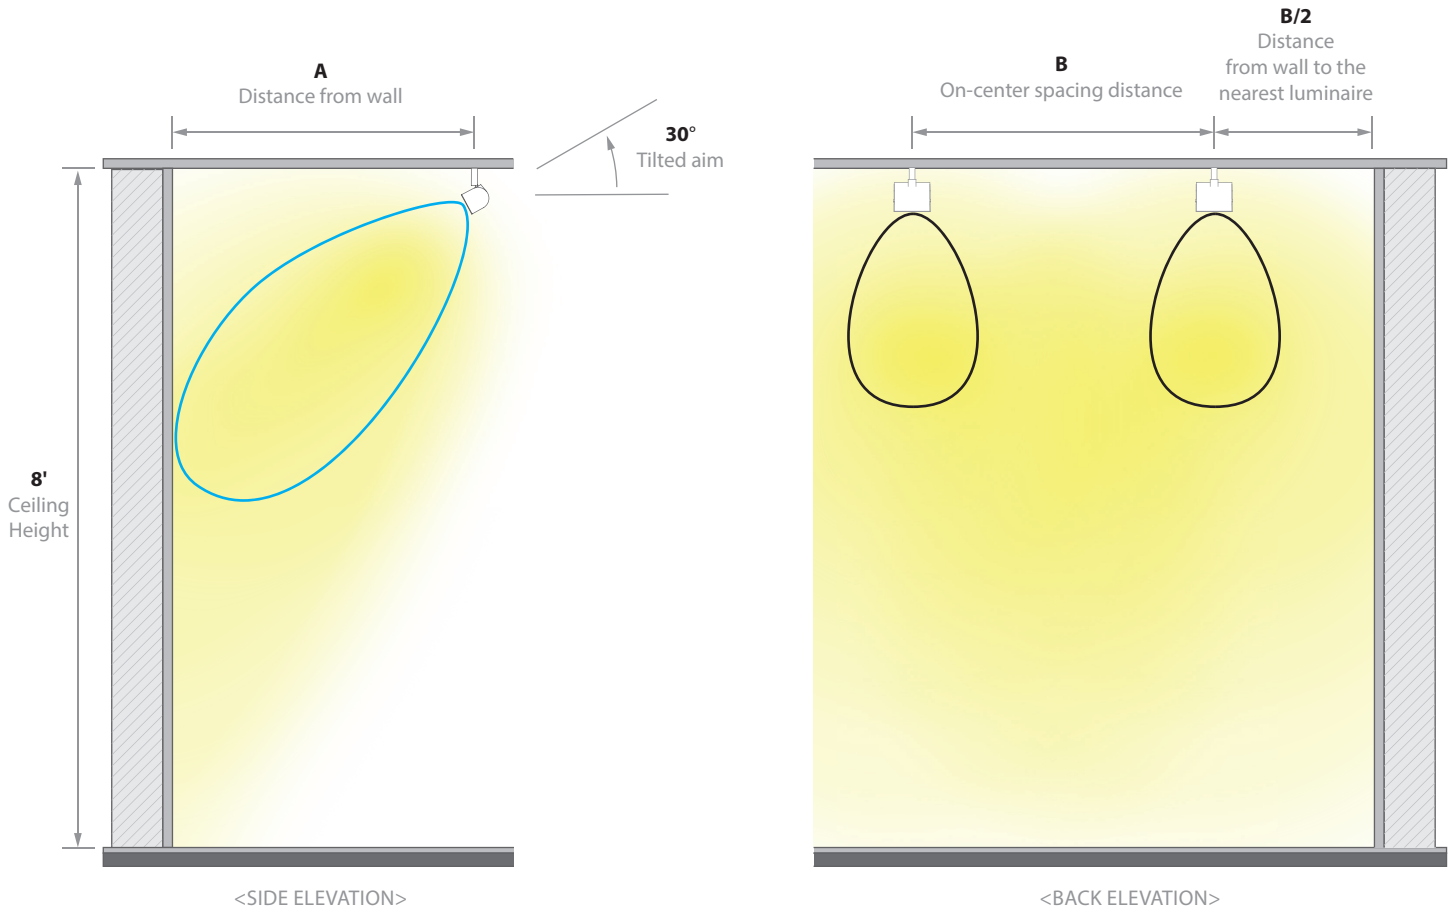

H/L/J Track Luminaire

LAYOUT GUIDE

AVERAGE WALL ILLUMINANCE (5000K fixtures)

		B On-center spacing distance	
		3 feet	5 feet
A Distance from wall	3 feet	33 fc	21 fc
	5 feet	25 fc	16 fc

PHOTOMETRY

Shown when fixture is aimed towards the ground (nadir)