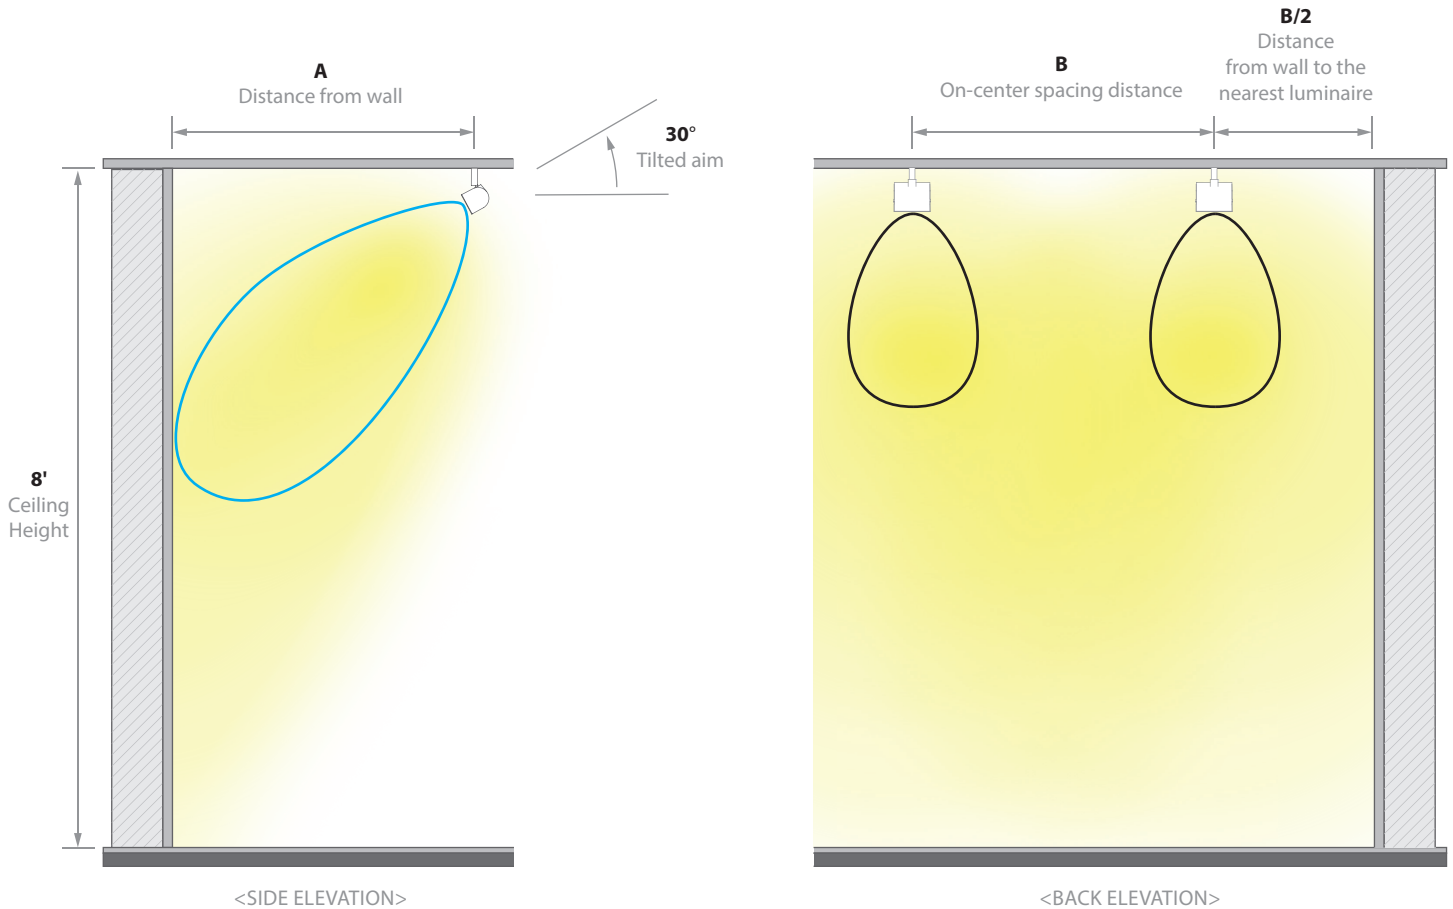

OCULARC – model: 3020W-CS

Monopoint Luminaire

Fixture Type:

Catalog Number:

Project: _____

Location: _____

PRODUCT DESCRIPTION

Ideal for residential spaces and lower-mounted commercial installations, the OCULARC 3020W-CS provides an asymmetrical optical distribution suited to wall wash applications. Constructed from die-cast aluminum, the fixtures offer a 350-degree horizontal rotation and 90-degree vertical tilt for precision aiming. Engineered with integral 5CCT selectable LEDs and driver, it produces a high output asymmetric distribution in 90CRI. Available in monopoint or H, J/J2, and L track configurations.

LAYOUT GUIDE

AVERAGE WALL ILLUMINANCE (5000K fixtures)

		B On-center spacing distance	
		3 feet	5 feet
A Distance from wall	3 feet	33 fc	21 fc
	5 feet	25 fc	16 fc

PHOTOMETRY

Shown when fixture is aimed towards the ground (nadir)