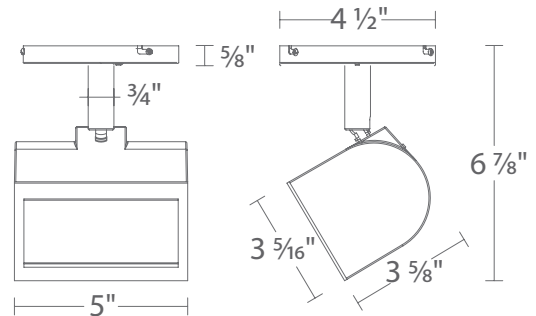

OCULARC – model: 3020W-CS

Monopoint Luminaire

Fixture Type:

Catalog Number:

Project: _____

Location: _____

PRODUCT DESCRIPTION

Ideal for residential spaces and lower-mounted commercial installations, the OCULARC 3020W-CS provides an asymmetrical optical distribution suited to wall wash applications. Constructed from die-cast aluminum, the fixtures offer a 350-degree horizontal rotation and 90-degree vertical tilt for precision aiming. Engineered with integral 5CCT selectable LEDs and driver, it produces a high output asymmetric distribution in 90CRI. Available in monopoint or H, J/J2, and L track configurations.

FEATURES

- Install 3 to 5 feet from wall and 3 to 5 feet on center for optimal effect
- Discrete, toolless integrated 5CCT switch: 2700K, 3000K, 3500K, 4000K, 5000K
- Asymmetrical beam distribution for even wall illumination
- Economical performance luminaire with integral LED and driver
- 350° horizontal rotation and 90° vertical aiming
- 5 year warranty