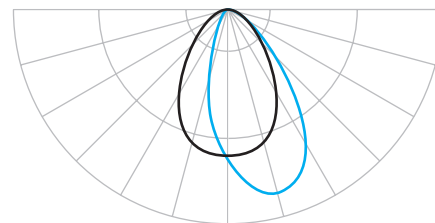

PHOTOMETRY

Shown when fixture is aimed towards the ground (nadir)

Results may vary depending on surface properties, ambient light levels, etc.

WAC Lighting
www.waclighting.com
Phone (800) 526.2588 • Fax (800) 526.2585

Headquarters/Eastern Distribution Center
44 Harbor Park Drive • Port Washington, NY 11050
Phone (516) 515.5000 • Fax (516) 515.5050

Western Distribution Center
1750 Archibald Avenue • Ontario, CA 91760
Phone (800) 526.2588 • Fax (800) 526.2585