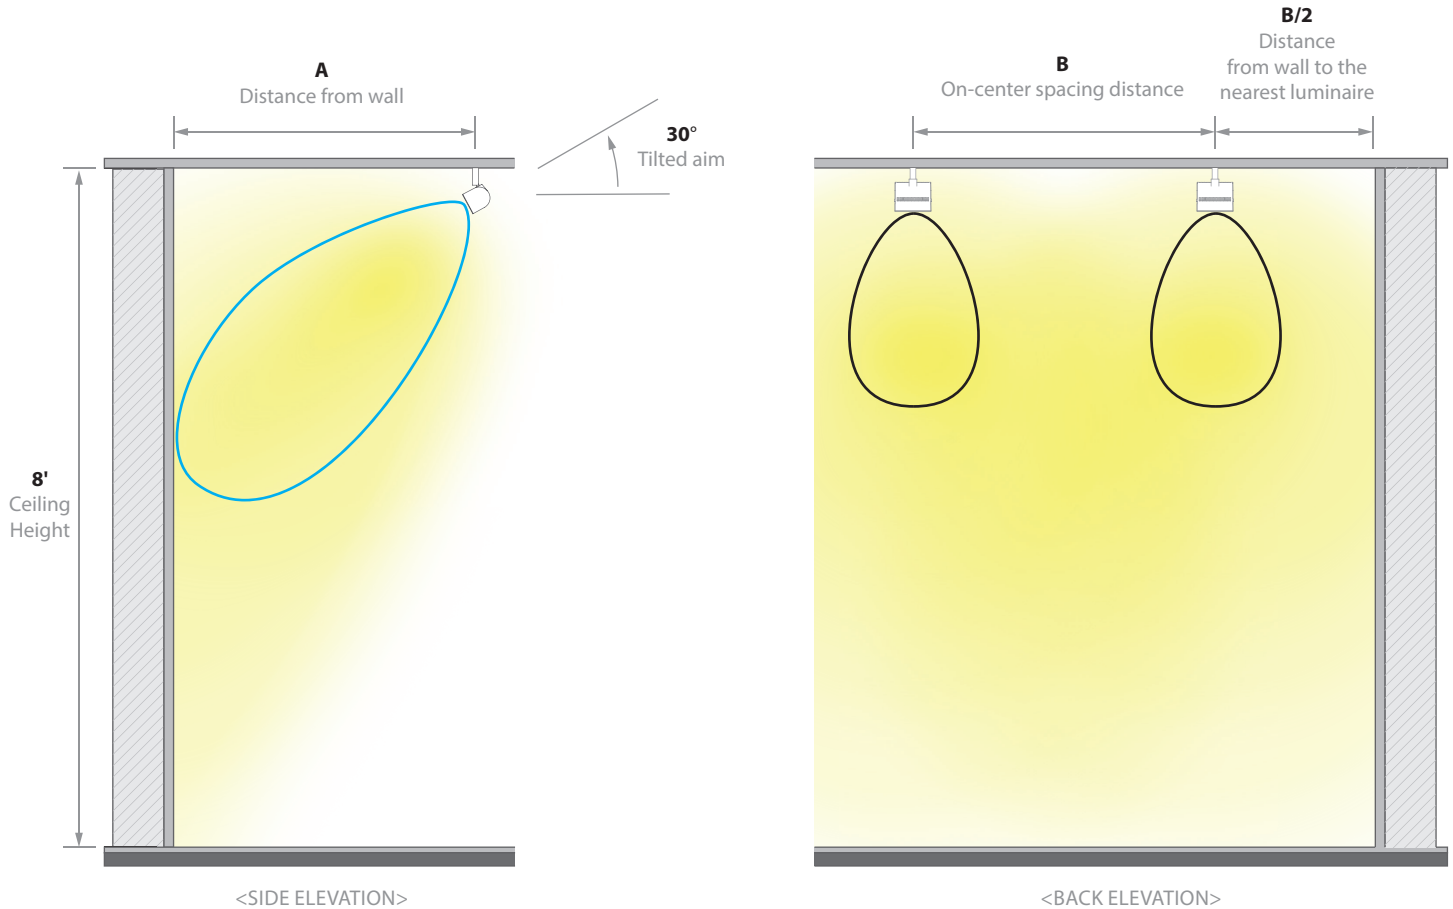

## LAYOUT GUIDE

### AVERAGE WALL ILLUMINANCE (3000K fixtures)

		<b>B</b> On-center spacing distance	
		3 feet	5 feet
<b>A</b> Distance from wall	3 feet	31 fc	25 fc
	5 feet	20 fc	16 fc

### PHOTOMETRY

Shown when fixture is aimed towards the ground (nadir)

Results may vary depending on surface properties, ambient light levels, etc.

**WAC Lighting**  
www.waclighting.com  
Phone (800) 526.2588 • Fax (800) 526.2585