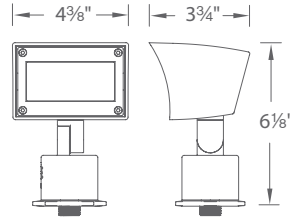

WALL WASH 120V

5022

WAC

LANDSCAPE LIGHTING

Fixture Type:

Catalog Number:

Project: _____

Location: _____

PRODUCT DESCRIPTION

Landscape Wall Wash luminaire

FEATURES

- A uniform wide distribution wall wash from a small form factor
- Integral dimmer
- IP66 rated, Protected against high-pressure water jets
- Solid diecast brass or corrosion resistant aluminum
- Factory sealed water tight fixtures
- 6' lead wire and wire nuts included
- Maintains constant lumen output against voltage drop
- UL 1598 Listed
- Not suitable to use with external dimmers

SPECIFICATIONS

1. **Input:** 110V - 120VAC
   Power: 3.5W to 14.5W (Use VA value for sizing the transformer and calculate voltage drop.)
   Brightness: 95 lm to 855 lm
   Beam Angle: 15° upward (50° by 80°)
   CRI: 85
   Rated Life: 45,000 hours

ORDERING NUMBER

		Color Temp	Finish
5022	Wall wash 120V	30 3000K	BK Black on Aluminum BZ Bronze on Aluminum BBR Bronze on Brass

5022-30 _____

Example: **5022-30BBR**

wacighting.com

Phone (800) 526.2588

Fax (800) 526.2585

Headquarters, East Manufacturing Facility

44 Harbor Park Drive

Port Washington, NY 11050

South East Manufacturing Facility

1600 Distribution Ct

Lithia Springs, GA 30122

Central Manufacturing Facility

1700 South J Elmer Freeway, Ste 100

Cedar Hill, TX 75104

West Manufacturing Facility

1750 S Archibald Ave

Ontario, CA 91761