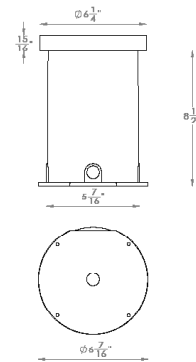

*For installation in concrete
Five 1/2" NPT threaded holes, PVC*

5830-PIP-PVC
Shown with temporary dense foam cap

Magnetic Transformers

*Stainless Steel, 15V output, IP65 rated, UL 1838 listed
See transformer spec sheet for details and its accessories*