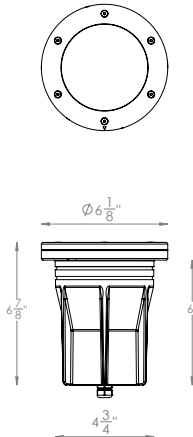

INGROUND LED LIGHT

5831

Fixture Type:

Catalog Number:

Project: _____

Location: _____

PRODUCT DESCRIPTION

Dynamic, eye-catching stunning vignettes. Celebrate artful illumination with new COLORSCAPING Inground Lights from WAC Landscape Lighting. Heighten drama to render visual impact on magnificent tree trunk and branch silhouettes, brilliant colorful scenery on your hedgerow, or a swath of light washing a facade. Customize your experiences and enjoy your passion for color and the language of light with unbridled enthusiasm and a nearly endless palette. The LED luminaires also include continuous, lockable beam angle flexibility. The possibilities are endless.

SPECIFICATIONS

- Input:** 15VAC (Colorscaping Smart Transformer is required)
Power: 23W / 24VA (Use VA value for sizing the transformer and calculate voltage drop.)
Brightness: White: 1020
 Red: 330
 Green: 720
 Blue: 175
Beam Angle: 20° to 70°
CRI: 85+
Rated Life: 50,000 hours