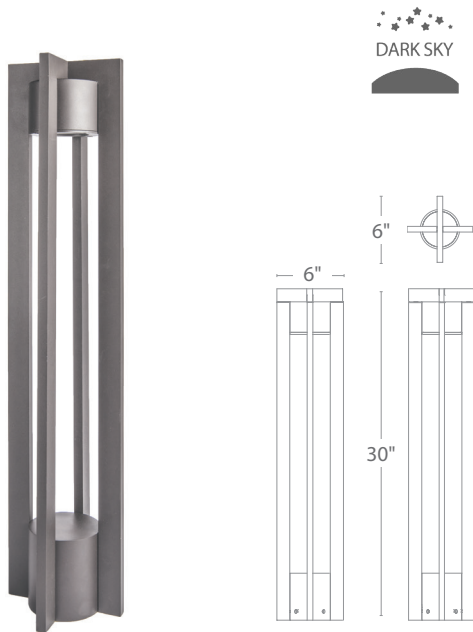

CHAMBER 12V/120V/277V LED BOLLARD

6631/6632/6633

WAC

LANDSCAPE LIGHTING

Fixture Type:

Catalog Number:

Project: _____

Location: _____

PRODUCT DESCRIPTION

Sleek linear design blends seamlessly into pathways while providing soft, even illumination

FEATURES

- IP66 rated, Protected against powerful water jets
- Factory sealed water tight fixtures
- Mounting accessories included
- UL & cUL 1838 Listed (12V); 1598 Listed (120V/277V)