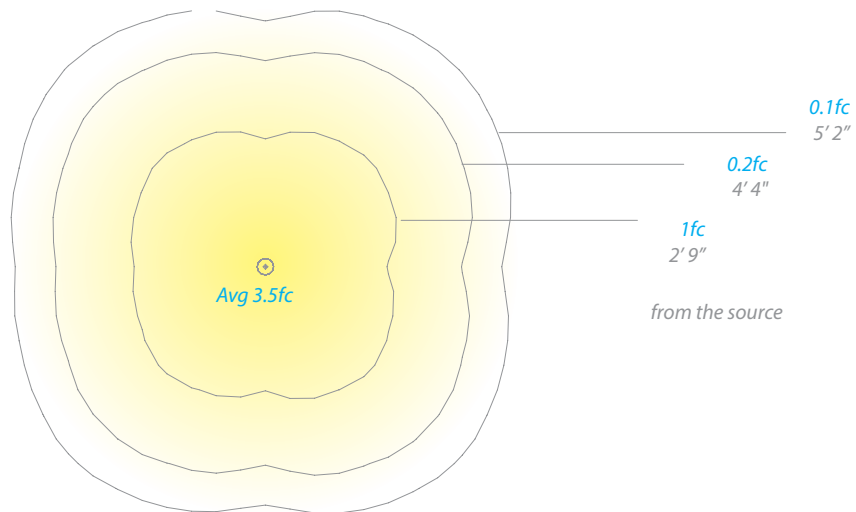

6632, 6633 (120V, 277V)

waclighting.com
Phone (800) 526.2588
Fax (800) 526.2585

Headquarters/Eastern Distribution Center
44 Harbor Park Drive
Port Washington, NY 11050

Central Distribution Center
1600 Distribution Ct
Lithia Springs, GA 30122

Western Distribution Center
1750 Archibald Avenue
Ontario, CA 91760