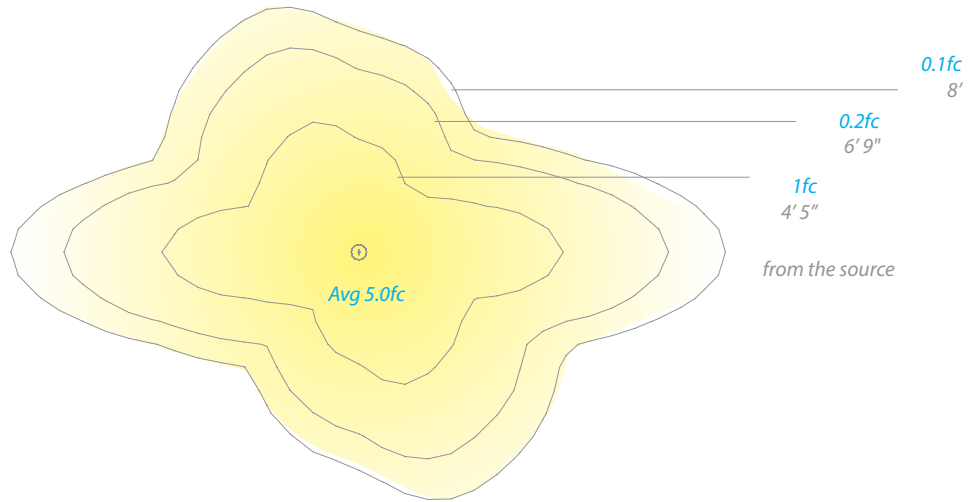

Western Distribution Center
 1750 Archibald Avenue
 Ontario, CA 91760

CHAMBER 12V/120V/277V LED BOLLARD

6631/6632/6633

WAC

LANDSCAPE LIGHTING

- Recommended spacing for installation :
6631 (12V)
Residential: 19.5 to 23ft
Commercial: 13 to 15.5ft