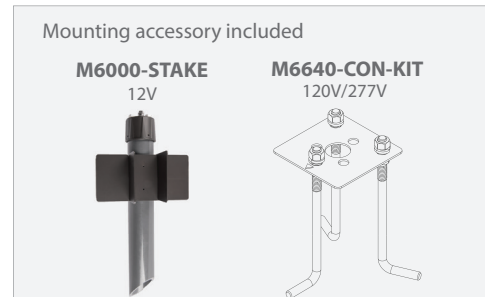

wacighting.com
Phone (800) 526.2588
Fax (800) 526.2585

Headquarters/Eastern Distribution Center
44 Harbor Park Drive
Port Washington, NY 11050

Central Distribution Center
1600 Distribution Ct
Lithia Springs, GA 30122

Western Distribution Center
1750 Archibald Avenue
Ontario, CA 91760