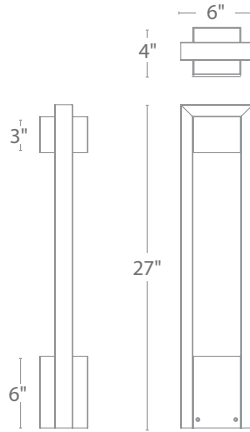

ARCHETYPE 12V/120V/277V LED BOLLARD

6641/6642/6643

WAC

LANDSCAPE LIGHTING

Fixture Type:

Catalog Number:

Project: _____

Location: _____

PRODUCT DESCRIPTION

Sleek linear design blends seamlessly into pathways while providing soft, even illumination

FEATURES

- IP66 rated, Protected against powerful water jets
- Factory sealed water tight fixtures
- Mounting accessories included
- UL & cUL 1838 Listed (12V); 1598 Listed (120V/277V)

SPECIFICATIONS

6641

Input: 9-15VAC (Transformer is required)
Power: 5.5W / 6.0VA
Brightness: Up to 150 lm
CRI: 90
Rated Life: 60,000 hours
Dimming: MLV dimming only

6642

Input: 120V
Power: 12.5W
Brightness: Up to 390 lm
CRI: 90
Rated Life: 60,000 hours
Dimming: TRIAC or ELV dimming

6643

Input: 277V
Power: 10.5W
Brightness: Up to 430 lm
CRI: 90
Rated Life: 60,000 hours
Dimming: ELV dimming only

Model	Color Temp	Finishes
6641 12V	27 2700K Warm White	BZ Bronze on Aluminum
	30 3000K Pure White	BK Black on Aluminum
6642 120V	27 2700K Warm White	BZ Bronze on Aluminum
	30 3000K Pure White	BK Black on Aluminum
6643 277V	27 2700K Warm White	BZ Bronze on Aluminum
	30 3000K Pure White	BK Black on Aluminum

6643-___BZ

Example: **6643-30BZ**