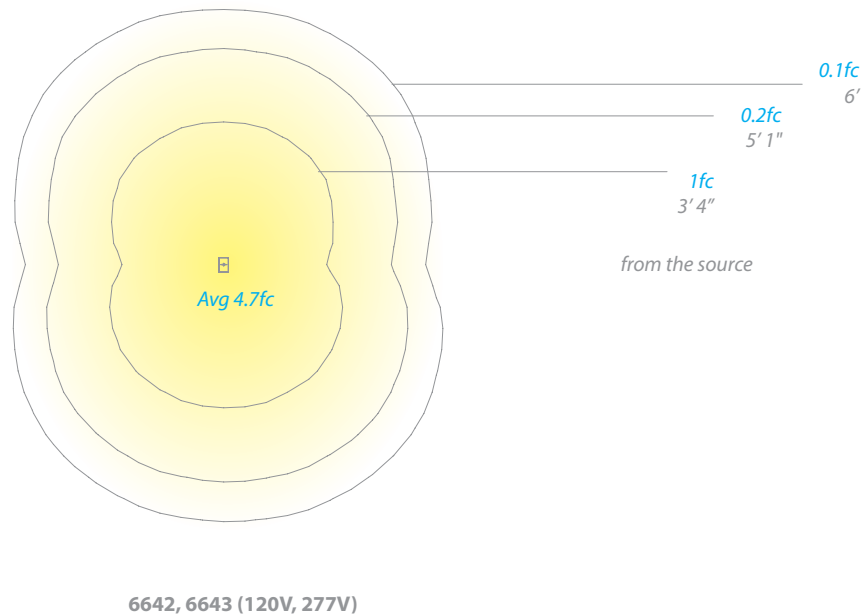

Western Distribution Center
 1750 Archibald Avenue
 Ontario, CA 91760

ARCHETYPE 12V/120V/277V LED BOLLARD

6641/6642/6643

WAC

LANDSCAPE LIGHTING

- Recommended spacing for installation :
6641 (12V)
Residential: 11.5 to 14ft
Commercial: 7 to 9ft

- Recommended spacing for installation :
6642, 6643 (120V, 277V)
Residential: 12.5 to 14.5ft
Commercial: 8 to 9.5ft

waclighting.com
Phone (800) 526.2588
Fax (800) 526.2585

Headquarters/Eastern Distribution Center
44 Harbor Park Drive
Port Washington, NY 11050