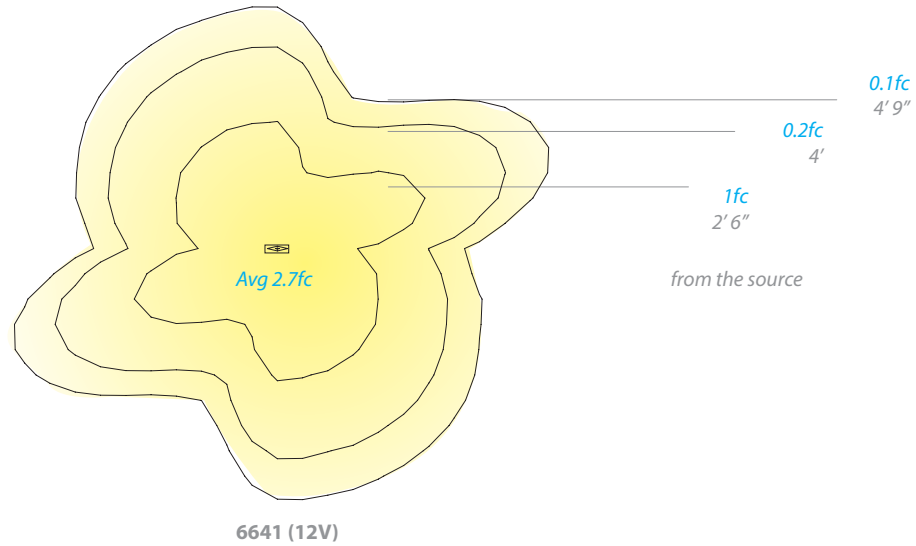

Western Distribution Center
 1750 Archibald Avenue
 Ontario, CA 91760

ARCHETYPE 12V/120V/277V LED BOLLARD

6641/6642/6643

WAC

LANDSCAPE LIGHTING

- Recommended spacing for installation :
6641 (12V)
Residential: 11.5 to 14ft
Commercial: 7 to 9ft

- Recommended spacing for installation :
6642, 6643 (120V, 277V)
Residential: 12.5 to 14.5ft
Commercial: 8 to 9.5ft

waclighting.com
Phone (800) 526.2588
Fax (800) 526.2585

Headquarters/Eastern Distribution Center
44 Harbor Park Drive
Port Washington, NY 11050