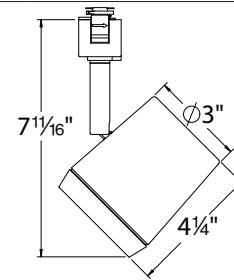

PRODUCT DESCRIPTION

Ideal for retail and higher-mounted residential spaces, the OCULARC 7030 balances the output of a high efficiency LED with the flexibility of three beam spreads and glare control compatibility. Ocularcis available in H, J/J2, and L track configurations. Order according to track layout specifications.

FEATURES

- **3 beam angle options included:**
  55° beam film pre-installed, interchangeable 38° film supplied, remove film for 16° spot beam
- Integral driver and high output COB LED
- Outperforms halogen 100W PAR38
- 350° horizontal and 90° vertical aiming
- Accommodates one lens OR one glare control accessory
- 5 year warranty

SPECIFICATIONS

- **Construction:** Die-cast aluminum with baffled front cover for glare control
- **Input Power:** 32W at 120VAC, 50/60Hz (PF: 0.98)
- **THD(A):** < 15% Total Harmonic Distortion (Current)
- **Light Source:** High output 3 Step Mac Adam, Ellipse COB, 90+ CRI
  Rated Life of 50,000 hours at L70
- **Dimming:** ELV or Forward Phase: 100 - 10%
  Reference dimming report for compatibility.
- **Standards:** ETL & cETL Dry Location Listed,
  Title 24 JA8-2019 Compliant
- **Finish:** Electrostatically powder coated Black, Dark Bronze, and White
  Electroplated Brushed Nickel
- **Operating Temperature:** 32°F to 104°F (0°C to 40°C)

REPLACEMENT OPTICS

38°	Narrow Flood Film	FILM-20-N
55°	Flood Film	FILM-20-F

System	Model	Beam	Max Lumens	Max CBCP	Color Temp	CRI	T24	Finish
H	H Track	16°	2025	11641				BK Black
L	L Track	38°	1855	2918	930 3000K	90	Yes	BN Brushed Nickel
J	J/J2 Track	55°	1850	1641				DB Dark Bronze
								WT White

-7030-930-

Example: H-7030-930-BN

Accommodates one lens accessory OR one glare control accessory

COLOR LENS

Amber	LENS-20-AMB
Blue	LENS-20-BLU
Green	LENS-20-GRN
Red	LENS-20-RED

FLAT LENS

Frosted	LENS-20-FR
Spread	LENS-20-SPR
Beam Elongating	LENS-20-BEL

GLARE CONTROL

Cross Louver - Black	LENS-20P-CRL-BK
Cross Louver - Brushed Nickel	LENS-20P-CRL-BN
Cross Louver - White	LENS-20P-CRL-WT
Snoot - Black	LENS-20-SNOOT-BK
Snoot - Brushed Nickel	LENS-20-SNOOT-BN
Snoot - White	LENS-20-SNOOT-WT
Honey Comb Louver	LENS-20-HCL

wacighting.com

Phone (800) 526.2588
Fax (800) 526.2585

Headquarters/Eastern Distribution Center

44 Harbor Park Drive
Port Washington, NY 11050

Central Distribution Center

1600 Distribution Ct
Lithia Springs, GA 30122

Western Distribution Center

1750 Archibald Avenue
Ontario, CA 91760