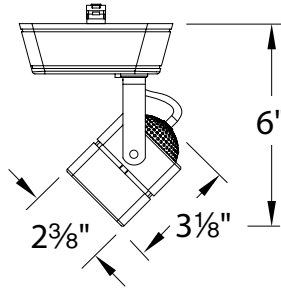

Model: 802

120V Track MR16 Luminaire

WAC LIGHTING

Responsible Lighting®

Fixture Type:

Catalog Number:

Project: _____

Location: _____

PRODUCT DESCRIPTION

Low Voltage luminaire with die-cast aluminum construction and swivel yoke for precise aiming.

FEATURES

- Available with LED lamp option
- Swivel yoke for easy aiming
- 350° horizontal rotation and 90° vertical tilt
- Mesh back vent for heat dissipation
- Clear lens included (Halogen version)
- Dimmable
- 5 year fixture warranty/3 year LED lamp warranty

SPECIFICATIONS

Construction: Die-cast aluminum track head with polycarbonate transformer case and track adapter. Bi-pin ceramic socket for MR16 lamp.

Finish: Powder coated Black (BK), White (WT), and Electroplated Brushed Nickel (BN).

Transformer: LED Version - 1W minimum load.
Halogen Version - 20W minimum load (1W minimum load available). Consult factory for more details.

Lamp: 802 model uses 12V MR16, 50W max lamp (not included).
802L model uses 12V MR16, 75W max (not included).
802LED model uses a 12V, 8W MR16 LED lamp (included).
450 lumens, 3000K CCT, 25,000 hour rated life, CRI: 85.

Dimming: With electronic low voltage (ELV) dimmer, LED lamp dims to 10%; Halogen lamp dims to 1%.

Standards: UL & CUL Listed.

ORDER NUMBER

System	Model #	Power	Lamp	Finish
LHT L Track	802LED	8W	LED	BK Black
HHT H Track	802	50W	Halogen	BN Brushed Nickel
JHT J/J2 Track	802L	75W	Halogen	WT White