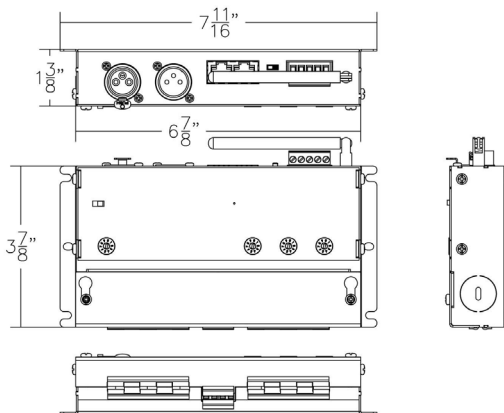

LINE DRAWING

waclighting.com

Phone (800) 526.2588

Fax (800) 526.2585

Headquarters/Eastern Distribution Center

44 Harbor Park Drive

Port Washington, NY 11050

Central Distribution Center

1600 Distribution Ct

Lithia Springs, GA 30122

Western Distribution Center

1750 Archibald Avenue

Ontario, CA 91760

WAC Lighting retains the right to modify the design of our products at any time as part of the company's continuous improvement program.

JAN 2023