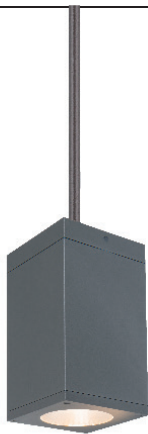

CUBE ARCHITECTURAL DC-PD05

WAC LIGHTING

LED Pendant Mounts

24"

Extension rod for additional length up to 96"

DS-PDX24

Fixture Type:

Catalog Number:

Project: _____

Location: _____

PRODUCT DESCRIPTION

The latest energy efficient LED technology in an appealing cubical profile delivers accent and wall wash lighting. Comes in various light distribution and beam angle options.

FEATURES

- High performance exterior rated LED pendant
- Includes 45° swivel canopy and 2 field cuttable 24" rods
- Solid aluminum construction
- 5 year warranty

SPECIFICATIONS

- Input:** Universal voltage 120V - 277VAC, 50/60Hz
- Dimming:** Electronic low voltage (ELV) : 100% - 5%
0-10V: 100% - 1%
- Light Source:** High output 3 Step Mac Adam Ellipse COB
Rated life of 60,000 hours at L70
- Finish:** Electrostatically powder coated, white, black, bronze and graphite
- Standards:** IP65 rated, UL & cUL wet location listed
Energy Star® 2.2 rated Title 24 JA8-2016 Compliant

ORDERING NUMBER

Diameter	Watt	Beam	Beam Angle	Color	Temp	Reference Output ¹			Efficacy	Light Distribution	Finish
						CRI	Lumen	CBCP	(Lm/W)		
	DC-PD05	S Spot	16°	927	2700K	90	1825	10050	73		BK Black WT White BZ Bronze GH Graphite
				827	2700K	85	2090	12057	88		
				930	3000K	90	1895	10427	76		
				830	3000K	85	2300	12644	92		
				835	3500K	85	2350	12937	94		
	840	4000K	85	2375	13062	95					
	DC-PD0517	N Narrow	25°	927	2700K	90	1810	5280	72		
				827	2700K	85	2170	6335	87		
				930	3000K	90	1880	5478	75		
				830	3000K	85	2275	6643	91		
				835	3500K	85	2330	6797	93		
	840	4000K	85	2350	6863	94					
	DC-PD0517	F Flood	33°	927	2700K	90	1900	4515	76		
				827	2700K	85	2280	5417	91		
				930	3000K	90	1970	4685	79		
830				3000K	85	2390	5681	96			
835				3500K	85	2445	5812	98			
840	4000K	85	2470	5870	99						