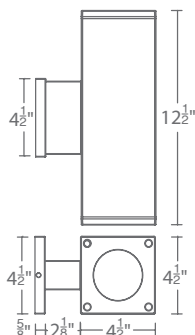

LED Wall Mounts

Fixture Type:

Catalog Number:

Project:

Location:

PRODUCT DESCRIPTION

The latest energy efficient LED technology in an appealing cubical profile delivers accent and wall wash lighting. Comes in various light distribution and beam angle options.

FEATURES

- Single light extended body high performance exterior rated LED wall mount
- Fixture can install upside down to alter light distribution
- Solid aluminum construction
- 5 year warranty

SPECIFICATIONS

1. **Input:** Universal voltage 120V - 277VAC, 50/60Hz
2. **Dimming:** Electronic low voltage (ELV) : 100% - 5%
   0-10V: 100% - 1%
3. **Light Source:** High output 3 Step Mac Adam Ellipse COB
   Rated life of 60,000 hours at L70
4. **Finish:** Electrostatically powder coated, white, black, bronze and graphite
5. **Standards:** IP65 rated, UL & cUL wet location listed, Energy Star® 2.2 rated Title 24 JA8-2016 Compliant
6. **Operating Temp:** -13°F to 122°F (-25°C to 50°C)

ORDERING NUMBER

Diameter	Watt	Beam	Beam Angle	Color Temp	CRI	Reference Output¹ Lumen	CBCP	Efficacy (lm/w)	Light Distribution	Finish	
DC-WE05	5"	S Straight up or down	16°	927S	2700K	90	1825	10050	73		BK Black WT White BZ Bronze GH Graphite
				827S	2700K	85	2190	12057	88		
				930S	3000K	90	1895	10427	76		
				830S	3000K	85	2300	12644	92		
				835S	3500K	85	2350	12937	94		
				840S	4000K	85	2375	13062	95		
		N Straight up or down	25°	927S	2700K	90	1810	5280	72		
				827S	2700K	85	2170	6335	87		
				930S	3000K	90	1880	5478	75		
				830S	3000K	85	2275	6643	91		
				835S	3500K	85	2330	6797	93		
		F Straight up or down	33°	927S	2700K	90	1900	4515	76		
				827S	2700K	85	2280	5417	91		
				930S	3000K	90	1970	4685	79		
				830S	3000K	85	2390	5681	96		
835S	3500K			85	2445	5812	98				
DC-WE0517	5"	F Away from the wall	N/A	927A	2700K	90	2000		80		
				827A	2700K	85	2400		96		
				930A	3000K	90	2075	N/A	83		
				830A	3000K	85	2520		101		
				835A	3500K	85	2575		103		
		F Towards the wall	N/A	927B	2700K	90	2000		80		
				827B	2700K	85	2400		96		
				930B	3000K	90	2075	N/A	83		
				830B	3000K	85	2520		101		
				835B	3500K	85	2575		103		
840B	4000K	85	2600		104						

DC-WE05- _____ - _____ ¹Reference output shows 25W output. Multiply by 0.7 to determine output for 17W combinations.

Example: DC-WE05-F930A-WT

wacighting.com
Phone (800) 526.2588
Fax (800) 526.2585

Headquarters/Eastern Distribution Center
44 Harbor Park Drive
Port Washington, NY 11050

Central Distribution Center
1600 Distribution Ct
Lithia Springs, GA 30122

Western Distribution Center
1750 Archibald Avenue
Ontario, CA 91760