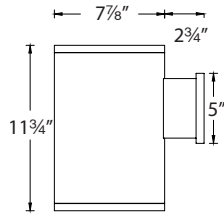

TUBE ARCHITECTURAL DS-WS08

WAC LIGHTING

LED Wall Mounts

Fixture Type:

Catalog Number:

Project:

Location:

PRODUCT DESCRIPTION

The latest energy efficient LED technology in an appealing cylindrical profile delivers accent and wall wash lighting. Comes in various light distribution and beam angle options.

FEATURES

- High performance exterior rated LED wall mount light
- Fixture can install upside down to alter light distribution
- Solid aluminum construction
- 5 year warranty

SPECIFICATIONS

Input:	Universal voltage 120V - 277VAC, 50/60Hz
Dimming:	Electronic low voltage (ELV) : 100% - 5% 0-10V: 100% - 1%
Light Source:	High output 3 Step Mac Adam Ellipse COB Rated life of 60,000 hours at L70
Finish:	Electrostatically powder coated, white, black, bronze and graphite
Standards:	IP65 rated, ETL & cETL wet location listed, Energy Star® 2.2 rated Title 24 JA8-2016 Compliant
Operating Temp:	-13°F to 122°F (-25°C to 50°C)

ORDERING NUMBER

Diameter	Watt	Beam	Angle	Color Temp	CRI	Reference Lumen	Output¹ CBCP	Efficacy (lm/w)	Light Distribution	Finish	
DS-WS08	8" 46W	S Straight up or down	18°	927S	2700K	90	3080	15187	67		BK Black WT White BZ Bronze GH Graphite
				27S	2700K	85	3865	19064	84		
				930S	3000K	90	3275	16156	71		
				30S	3000K	85	3935	19387	86		
				35S	3500K	85	4030	19872	88		
				40S	4000K	85	4095	20195	89		
		N Straight up or down	25°	927S	2700K	90	3185	10536	68		
				27S	2700K	85	4000	13226	87		
				930S	3000K	90	3390	11208	74		
				30S	3000K	85	4070	13450	88		
				35S	3500K	85	4170	13786	91		
				40S	4000K	85	4240	14010	92		
		F Straight up or down	35°	927S	2700K	90	3015	5475	66		
				27S	2700K	85	3785	7211	82		
				930S	3000K	90	3210	6111	70		
				30S	3000K	85	3850	7334	84		
				35S	3500K	85	3945	7517	86		
				40S	4000K	85	4010	7639	87		
F Away from the wall	N/A	927A	2700K	90	3020		66				
		27A	2700K	85	3790		82				
		930A	3000K	90	3210	N/A	70				
		30A	3000K	85	3855		84				
		35A	3500K	85	3950		86				
		40A	4000K	85	4015		87				
F Towards the wall	N/A	927B	2700K	90	3020		66				
		27B	2700K	85	3790		82				
		930B	3000K	90	3210	N/A	70				
		30B	3000K	85	3855		84				
		35B	3500K	85	3950		86				
		40B	4000K	85	4015		87				

DS-WS08-_____ - _____

¹Reference output shows 46W output. Multiply by 0.8 to determine output for 34W combinations.

Example: DS-WS08-F930A-WT

waclighting.com
Phone (800) 526.2588
Fax (800) 526.2585

Headquarters/Eastern Distribution Center
44 Harbor Park Drive
Port Washington, NY 11050

Central Distribution Center
1600 Distribution Ct
Lithia Springs, GA 30122

Western Distribution Center
1750 Archibald Avenue
Ontario, CA 91760