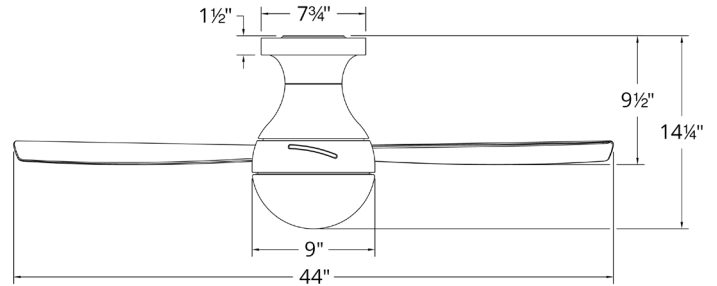

ORB 44" Flush Mounted Fan
F-004

WAC
SMART FANS

PRODUCT DESCRIPTION

Classic style meets intuitive functionality. Orb's super quiet DC motor runs 70% more efficient than traditional AC fans, and comes in Matte Black, Matte White, and Brushed Nickel finishes.

SPECIFICATIONS

- **Construction:** Aluminum
- **Blade:** 12° Pitch, 44" sweep, ABS
- **Wire:** 80"
- **Hanging Weight:** 17 lbs
- **Total Power:** 47W
- **Standards:** UL/cUL Wet/Damp* Location listed, Energy Star Rated

FEATURES

- 6 fan speeds through both Summer and Winter Modes
- Silent DC motor
- Includes remote control with wall cradle
- Wall control for 3, 4-way control sold separately
- Compatible with WAC Smart Fans app - for $9.99 per fan excluding applicable taxes

AIRFLOW/ENERGY EFFICIENCY

- **Weighed-Average Airflow CFM:** 3153
- **Energy Use (W):** 21
- **Estimated Yearly Energy Cost ($):** 6
- **Efficiency (CFM/W):** 148

ORDER NUMBER

Model	LED Lumens	Delivered Lumens	Housing	Blade
F-004	1600	846	MB <i>Matte Black</i>	MB <i>Matte Black</i>
			MW <i>Matte White</i>	MW <i>Matte White</i>
			BN <i>Brushed Nickel</i>	TT <i>Titanium Silver</i>

Example: **F-004-MB**

***BN/TT** Brushed Nickel/Titanium Silver finish available for Damp Locations

The WAC app synchronizes seamlessly with smart home devices you already own

www.WACLighting.com
Phone (866) 810.6615
Fax (800) 526.2585

Headquarters/Eastern Distribution Center
44 Harbor Park Drive
Port Washington, NY 11050

Central Distribution Center
1600 Distribution Ct
Lithia Springs, GA 30122

Western Distribution Center
1750 Archibald Avenue
Ontario, CA 91760