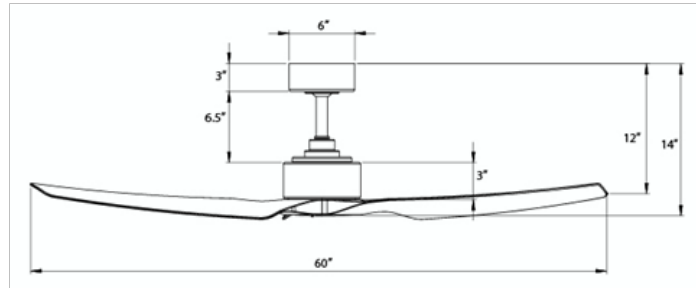

STELLA

F-056

60" Ceiling Fan

WAC SMART FANS

PRODUCT DESCRIPTION

Stella offers a shining design that has something every generation can agree on. This Smart Fan fits indoor or outdoor applications - featuring three graceful blades and petite frame. Make it smart by downloading the app for additional functionality.

FEATURES

- 6 fan speeds through both Summer and Winter Modes
- Silent DC motor
- Includes remote control with wall cradle (RC20-WT)
- Wall control for 3, 4-way control sold separately
- Compatible with WAC Smart Fans app

AIRFLOW/ENERGY EFFICIENCY

Weighted-Average/High Airflow CFM:	3946/5906
Weighted-Average/High Energy Use (W):	20/26
Estimated Yearly Energy Cost ($):	6
Weighted-Average/High Efficiency (CFM/W):	195
Max RPM:	142

ORDER NUMBER

Model	Housing	Blade
F-056	MB <i>Matte Black</i>	MB <i>Matte Black</i>
	MW <i>Matte White</i>	MW <i>Matte White</i>
	SB <i>Soft Brass</i>	MB <i>Matte Black</i>

F-056-__

Example: F-056-MB

*This fan comes uni-pack - blade select options are not available

* Range results may vary based on application and surroundings.

SPECIFICATIONS

Construction:	Aluminum, ABS
Blade:	16° Pitch, 60" sweep
Downrod:	3/4"W X 6"H included
Mounting Slope:	Up to 30°
Wire:	80"
Hanging Weight:	12 lbs
Total Power:	26W
Standards:	UL/cUL Wet Location listed, Title 20 Compliant, Energy Star Rated
Motor Type:	120 x 20 sensorless DC motor

WIRELESS PERFORMANCE

Wi-Fi Range:	Up to 150 ft*
Bluetooth Range:	Up to 150 ft*

The WAC app synchronizes seamlessly with smart home devices you already own

wacighting.com
Phone (800) 526.2588
Fax (800) 526.2585

Headquarters/Eastern Distribution Center
44 Harbor Park Drive
Port Washington, NY 11050

Central Distribution Center
1600 Distribution Ct
Lithia Springs, GA 30122

Western Distribution Center
1750 Archibald Avenue
Ontario, CA 91760