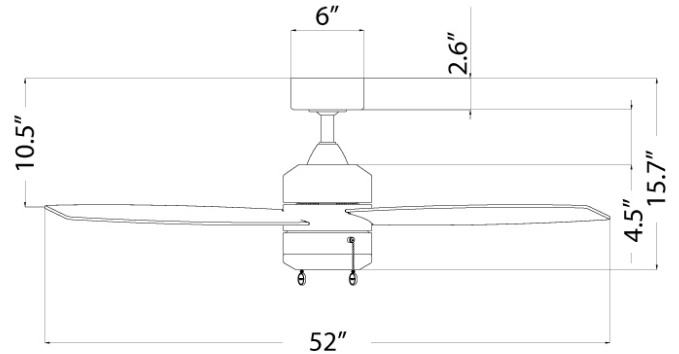

ATLANTIS

F-072L

52" Ceiling Fan

WAC FANS LIMITED

PRODUCT DESCRIPTION

ATLANTIS from WAC LIMITED offers a Damp rated, high-value fan with three speed options and can be reversed from the housing to pull hot air up during winter months. Enhance your interiors with the gently-curved shape of this elegant fan.

FEATURES

- 3 fan speeds
- Silent AC motor
- Pull chain operation
- Fan is reversible from housing
- Dim using ELV dimmer

AIRFLOW/ENERGY EFFICIENCY

Weighed-Average Airflow/High:	3717/5001 CFM
Energy Use (W):	40/63 (High)
Estimated Yearly Energy Cost ($):	11
Efficiency (CFM/W):	92 (High)
Max RPM:	188

ORDER NUMBER

Model	Housing	Blade
F-072L	BN <i>Brushed Nickel</i>	TT <i>Titanium Silver</i>
	MB <i>Matte Black</i>	MB <i>Matte Black</i>
	MW <i>Matte White</i>	MW <i>Matte White</i>

F-072L-__

Example: F-072L-MB

SPECIFICATIONS

Construction:	Steel, Plywood
Blade:	13° Pitch, 52" sweep
Downrod:	3/4"W X 6"H included
Mounting Slope:	Up to 30°
Wire:	80"
Hanging Weight:	18 lbs
Total Power:	83W
Standards:	Title 24 Compliant, Title 20 Compliant, Energy Star Rated, UL, cUL
Motor Type:	AC-153 x 16

LUMINAIRE PERFORMANCE

Light Source:	LED
Light Wattage:	19.5W
Lumens/Delivered Lumens:	1600/708
Dimming:	ELV
CRI:	90
Color Temperature:	3000K
Rated Life:	50,000 hours

wacighting.com
Phone (800) 526.2588
Fax (800) 526.2585

Headquarters/Eastern Distribution Center
44 Harbor Park Drive
Port Washington, NY 11050

Central Distribution Center
1600 Distribution Ct
Lithia Springs, GA 30122

Western Distribution Center
1750 Archibald Avenue
Ontario, CA 91760