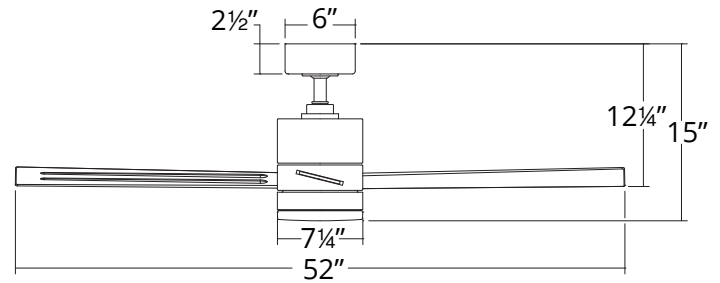

San Francisco

F-081L

52" Ceiling Fan

WAC
SMART FANS

PRODUCT DESCRIPTION

A simple and timeless smart fan that works seamlessly in transitional, minimalist and other modern environments, San Francisco is perfectly sized for medium-sized kitchens, bedrooms and living rooms, and its wet-rated status and weather-resistant finish make it prime for outdoor use as well.

FEATURES

- 6 fan speeds through both Summer and Winter Modes
- Silent DC motor
- Includes remote control with wall cradle (RC20-WT)
- Wall control for 3, 4-way control sold separately
- Compatible with WAC Smart Fans app

AIRFLOW/ENERGY EFFICIENCY

Weighted-Average/High Airflow CFM:	3103/4920
Weighted-Average/High Energy Use (W):	18/25
Estimated Yearly Energy Cost ($):	5
Weighted-Average/High Efficiency (CFM/W):	171
Max RPM:	170

ORDER NUMBER

Model	Housing	Blade
F-081L	MB <i>Matte Black</i>	MB <i>Matte Black</i>
	MW <i>Matte White</i>	MW <i>Matte White</i>

F-081L-__

Example: F-081L-MB

*This fan comes uni-pack - blade select options are not available

* Range results may vary based on application and surroundings.

SPECIFICATIONS

Construction:	Aluminum, ABS
Blade:	13° Pitch, 52" sweep
Downrod:	3/4"W X 4.5"H included
Mounting Slope:	Up to 30°
Wire:	80"
Hanging Weight:	13 lbs
Total Power:	45W
Standards:	UL/cUL Wet Location listed, Title 24 JA8-2016, Title 20, Energy Star
Motor Type:	DC 108 x 20

WIRELESS PERFORMANCE

Wi-Fi Range:	Up to 150 ft*
Bluetooth Range:	Up to 150 ft*

LUMINAIRE PERFORMANCE

Light Source:	LED
Light Wattage:	19.5W
Lumens/Delivered:	1600/708
Dimming:	Integrated
CRI:	90
Color Temperature: Rated	3000K
Life:	50,000 hours

The WAC app synchronizes seamlessly with smart home devices you already own

wacighting.com
Phone (800) 526.2588
Fax (800) 526.2585

Headquarters/Eastern Distribution Center
44 Harbor Park Drive
Port Washington, NY 11050

Central Distribution Center
1600 Distribution Ct
Lithia Springs, GA 30122

Western Distribution Center
1750 Archibald Avenue
Ontario, CA 91760