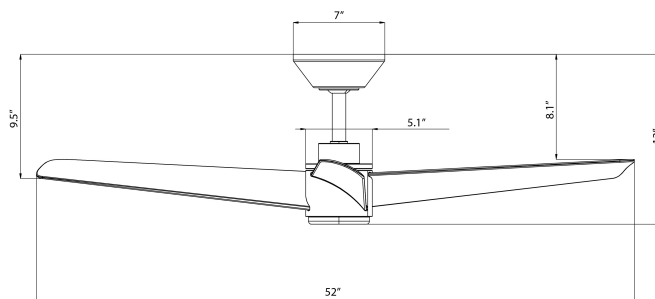

NOVELLE

F-109L

52" Ceiling Fan

WAC SMART FANS

PRODUCT DESCRIPTION

The distinct profile of the NOVELLE ceiling fan is poetry in motion, as its sharply angled blades create an astounding airflow to quickly cool spaces. It features a dimmable CCT luminaire with an included acrylic diffuser to complete its minimalist design aesthetic. Control Novelle with its included remote control with wall cradle (RC20-WT), or make it smart by downloading the WAC app for additional control and functionality.

FEATURES

- 6 fan speeds through both Summer and Winter Modes
- Silent DC Motor
- Luminaire cover included
- Includes remote control with wall cradle (RC20-WT)
- Wall control for 3, 4-way control sold separately

AIRFLOW/ENERGY EFFICIENCY

Weighted-Average/High Airflow CFM:	2774/4430
Weighted-Average/High Energy Use (W):	25/36
Estimated Yearly Energy Cost ($):	7
Weighted-Average/High Efficiency (CFM/W):	116
Max RPM:	161

ORDER NUMBER

Model	Housing	Blade
F-109L	MB <i>Matte Black</i>	MB <i>Matte Black</i>
	MW <i>Matte White</i>	MW <i>Matte White</i>

F-109L-__

Example: F-109L-MB

*This fan comes uni-pack - blade select options are not available

* Range results may vary based on application and surroundings.

SPECIFICATIONS

Construction:	Aluminum, ABS
Blade:	30° Pitch, 52" sweep
Downrod:	3/4"W X 6"H included
Mounting Slope:	Up to 30°
Wire:	80"
Hanging Weight:	11.9 lbs
Total Power:	52W
Standards:	UL/cUL Wet Location listed, Title 24 JA8-2016, Title 20, Energy Star
Motor Type:	DC 108 x 20

WIRELESS PERFORMANCE

Wi-Fi Range:	Up to 150 ft*
Bluetooth Range:	Up to 150 ft*

LUMINAIRE PERFORMANCE

Light Source:	LED
Light Wattage:	16W
Lumens/Delivered:	1497 - 1606 (Based on CCT)/890
Dimming:	Integrated
CRI:	90
Color Temperature:	3000K (2700K, 4000K, 5000K) selectable
Rated Life:	50,000 hours

The WAC app synchronizes seamlessly with smart home devices you already own

wacighting.com
Phone (800) 526.2588
Fax (800) 526.2585

Headquarters/Eastern Distribution Center
44 Harbor Park Drive
Port Washington, NY 11050

Central Distribution Center
1600 Distribution Ct
Lithia Springs, GA 30122

Western Distribution Center
1750 Archibald Avenue
Ontario, CA 91760