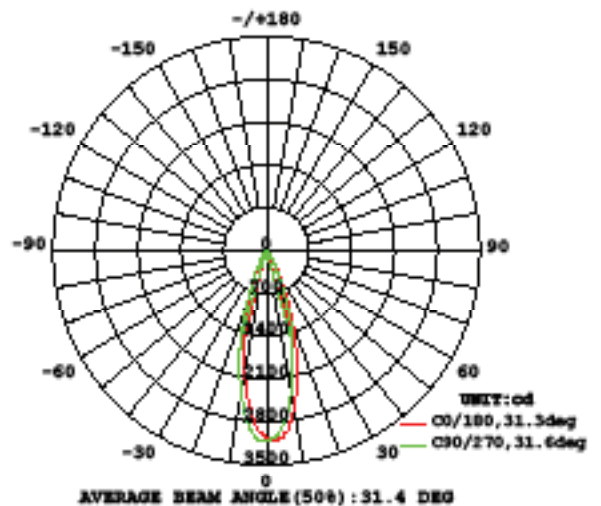

HR-LED418-N-RO-XX-EM

Invisible Trim™ – Photometrics

WAC LIGHTING

Responsible Lighting®

2700K

3000K

3500K

4500K

WAC Lighting
www.waclighting.com
Phone (800) 526.2588 • Fax (800) 526.2585

Headquarters/Eastern Distribution Center
44 Harbor Park Drive • Port Washington, NY 11050
Phone (516) 515.5000 • Fax (516) 515.5050

Western Distribution Center
1750 Archibald Avenue • Ontario, CA 91760
Phone (800) 526.2588 • Fax (800) 526.2585