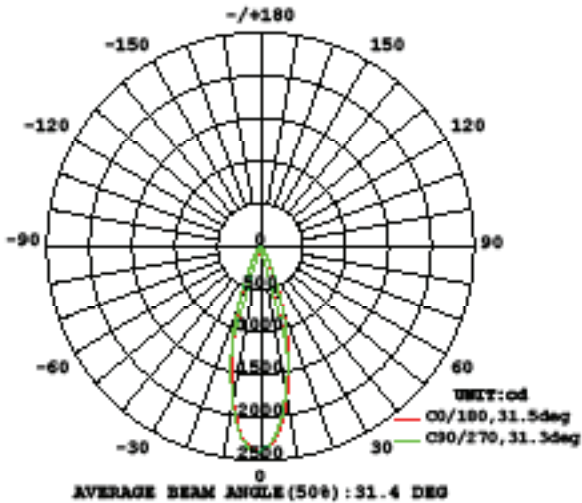

Western Distribution Center
1750 Archibald Avenue • Ontario, CA 91760
Phone (800) 526.2588 • Fax (800) 526.2585

HR-LED418-N-RO-XX-EM

Invisible Trim™ – Photometrics

WAC LIGHTING

Responsible Lighting®

2700K

3000K