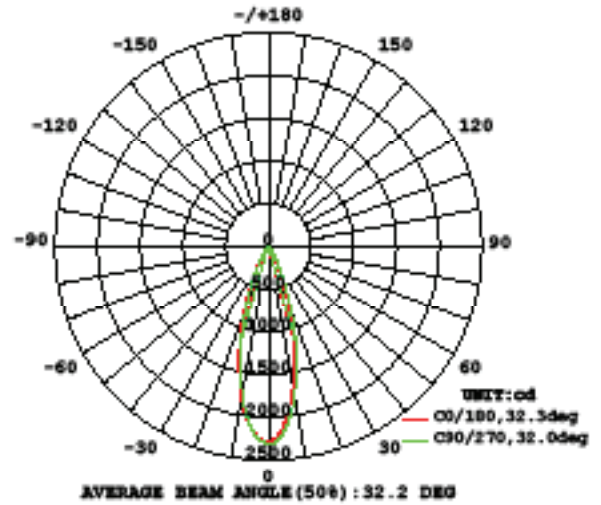

Western Distribution Center
1750 Archibald Avenue • Ontario, CA 91760
Phone (800) 526.2588 • Fax (800) 526.2585

HR-LED418-N-RO – Invisible Trim™

Photometrics

WAC LIGHTING

Responsible Lighting®

2700K

3000K

3500K