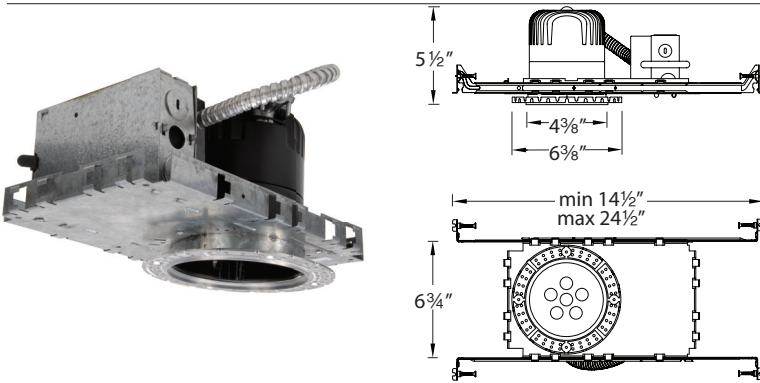

HR-LED418-NIC-RO – Invisible Trim™

4" LEDme – IC-Rated, New Construction Housing

WAC LIGHTING

Responsible Lighting®

Fixture Type:

Catalog Number:

Project:

Location:

PRODUCT DESCRIPTION

4 inch LEDme® Invisible Trim™ IC-Rated new construction housing, includes six 3W LED's. Includes spackle ring to permit a stable finished installation with a drywall ceiling. For use with LEDme® 4 inch round Invisible Trims™.

FEATURES

- Energy Star®
- Cutout: 4 3/8"
- Trims recess into housings flush to the ceiling
- 100,000 hour rated life
- Accommodates ceiling thickness up to 1"
- UL and CUL Listed
- 5 year WAC Lighting product warranty

FIXTURE PERFORMANCE

Model #	Color Temp	Watt	Lumens	Efficacy	CRI
HR-LED418-NIC-RO-27	2700K	10.2W	639	58.1 Lm/W	85
HR-LED418-NIC-RO-30	3000K	10.2W	639	58.1 Lm/W	85
HR-LED418-NIC-RO-35	3500K	10.2W	681	62.0 Lm/W	80
HR-LED418-NIC-RO-40	4000K	10.2W	815	70.0 Lm/W	75

ORDER NUMBER

Model #	Color Temp
HR-LED418-NIC-RO	27 2700K
	30 3000K
	35 3500K
	40 4000K

REPLACEMENT MODULES

Model #	Color Temp
RM-6X3-27	2700K
RM-6X3-30	3000K
RM-6X3-35	3500K
RM-6X3-40	4000K

HR-LED418-NIC-RO –

Example: HR-LED418-NIC-RO

COMPATIBLE TRIMS

Model #	Description	Finish – (where there is a slash (/) the letters correspond as: interior finish/exterior finish)
HR-LED411TL	Round, Open Reflector Downlight	Black/Brushed Nickel (BK/BN), Black/White (BK/WT), White/White (WT/WT)
HR-LED421TL	Round, Step Baffle Downlight	Black/Brushed Nickel (BK/BN), Black/White (BK/WT), White/White (WT/WT)

Example: HR-LED411TL-BK/BN

See individual trim spec sheets for complete information.

WAC Lighting

www.waclighting.com
Phone (800) 526.2588 • Fax (800) 526.2585

Headquarters/Eastern Distribution Center

44 Harbor Park Drive • Port Washington, NY 11050
Phone (516) 515.5000 • Fax (516) 515.5050

Western Distribution Center

1750 Archibald Avenue • Ontario, CA 91760
Phone (800) 526.2588 • Fax (800) 526.2585