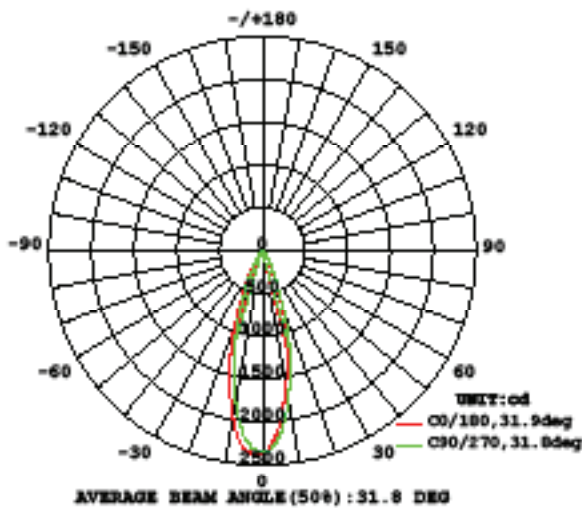

Western Distribution Center
1750 Archibald Avenue • Ontario, CA 91760
Phone (800) 526.2588 • Fax (800) 526.2585

HR-LED418-N-RO – Invisible Trim™

Photometrics

WAC LIGHTING

Responsible Lighting®

2700K

3000K

3500K