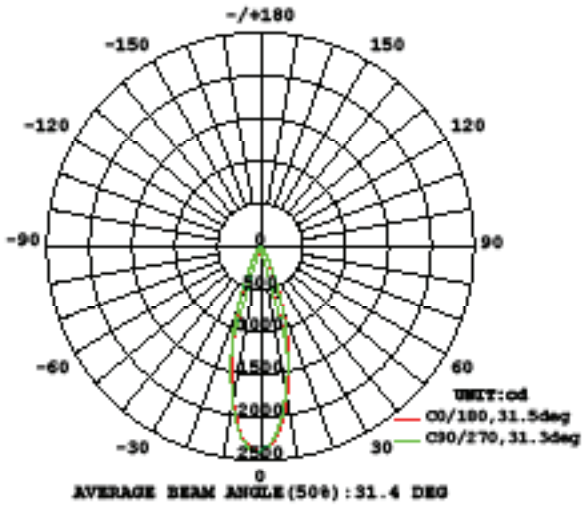

Western Distribution Center
1750 Archibald Avenue • Ontario, CA 91760
Phone (800) 526.2588 • Fax (800) 526.2585

HR-LED418-N-RO – Invisible Trim™

Photometrics

WAC LIGHTING

Responsible Lighting®

2700K

3000K

3500K