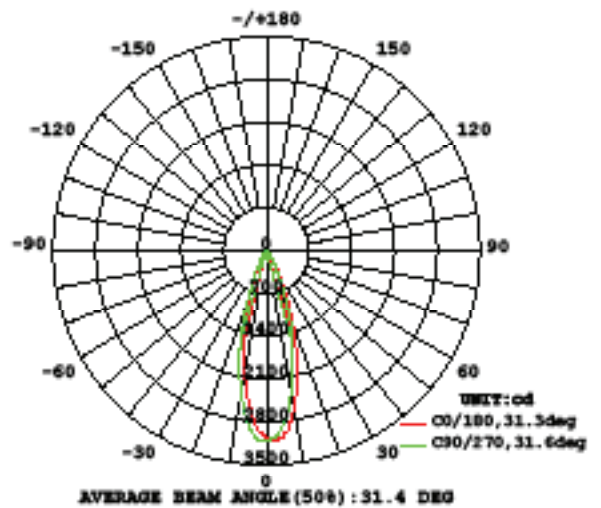

HR-LED418-N-RO – Invisible Trim™

Photometrics

WAC LIGHTING

Responsible Lighting®

2700K

3000K

3500K

4500K

WAC Lighting
www.waclighting.com
Phone (800) 526.2588 • Fax (800) 526.2585

Headquarters/Eastern Distribution Center
44 Harbor Park Drive • Port Washington, NY 11050
Phone (516) 515.5000 • Fax (516) 515.5050

Western Distribution Center
1750 Archibald Avenue • Ontario, CA 91760
Phone (800) 526.2588 • Fax (800) 526.2585