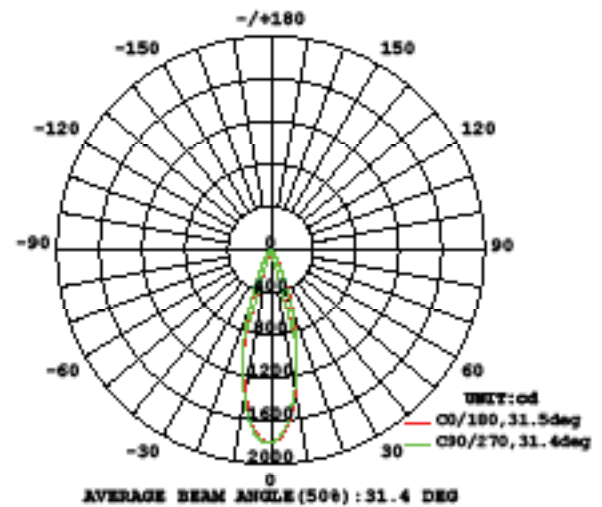

Western Distribution Center

1750 Archibald Avenue • Ontario, CA 91760
Phone (800) 526.2588 • Fax (800) 526.2585

HR-LED418-NIC-RO – Invisible Trim™

Photometrics

WAC LIGHTING

Responsible Lighting®

2700K

3000K