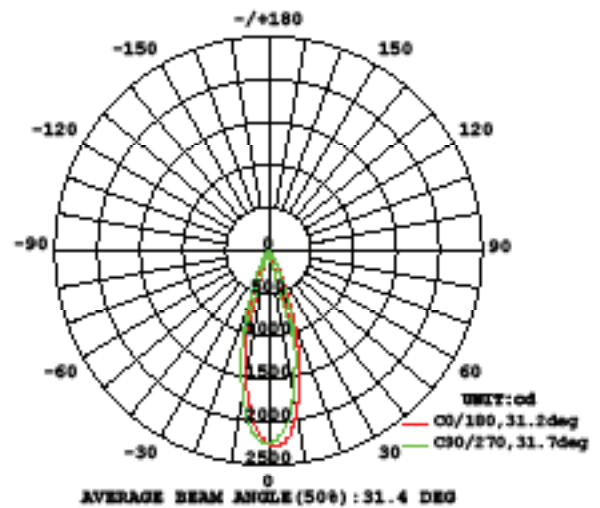

HR-LED418-NIC-RO – Invisible Trim™

Photometrics

WAC LIGHTING

Responsible Lighting®

2700K

3000K

3500K

4500K

WAC Lighting
www.waclighting.com
Phone (800) 526.2588 • Fax (800) 526.2585

Headquarters/Eastern Distribution Center
44 Harbor Park Drive • Port Washington, NY 11050
Phone (516) 515.5000 • Fax (516) 515.5050

Western Distribution Center
1750 Archibald Avenue • Ontario, CA 91760
Phone (800) 526.2588 • Fax (800) 526.2585