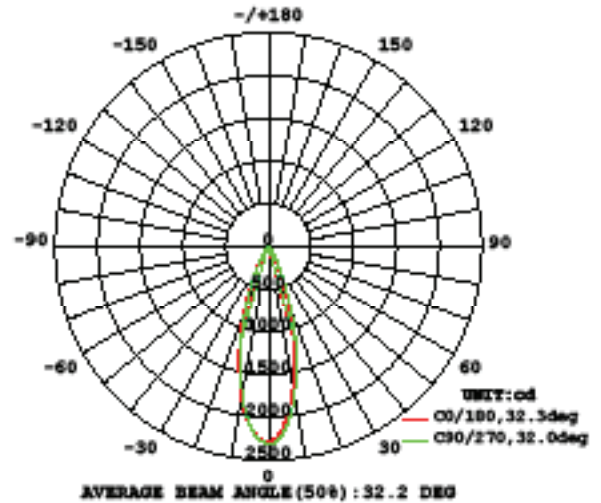

Western Distribution Center
1750 Archibald Avenue • Ontario, CA 91760
Phone (800) 526.2588 • Fax (800) 526.2585

HR-LED418-N-RO-XX-EM

Invisible Trim™ – Photometrics

WAC LIGHTING

Responsible Lighting®

2700K

3000K