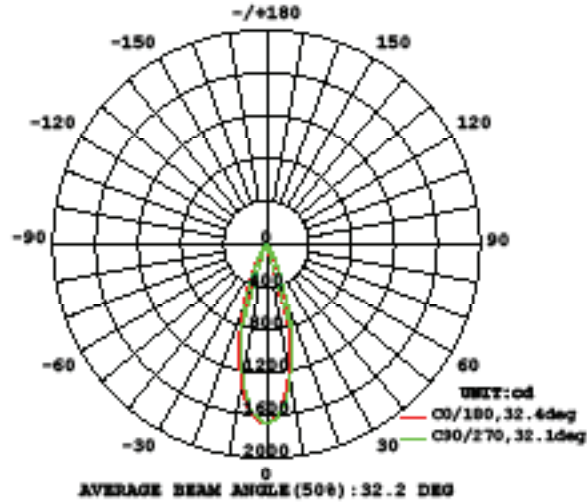

HR-LED418-NIC-RO – Invisible Trim™

Photometrics

WAC LIGHTING

Responsible Lighting®

2700K