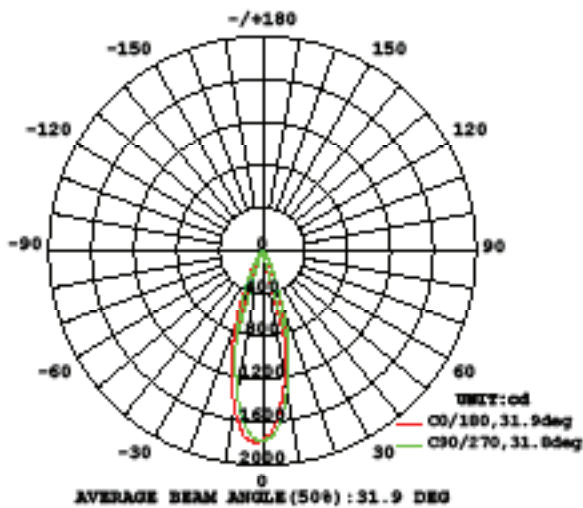

HR-LED418-NIC-RO – Invisible Trim™

Photometrics

WAC LIGHTING

Responsible Lighting®

2700K

3000K

3500K

4500K

WAC Lighting
www.waclighting.com
Phone (800) 526.2588 • Fax (800) 526.2585

Headquarters/Eastern Distribution Center
44 Harbor Park Drive • Port Washington, NY 11050
Phone (516) 515.5000 • Fax (516) 515.5050

Western Distribution Center
1750 Archibald Avenue • Ontario, CA 91760
Phone (800) 526.2588 • Fax (800) 526.2585