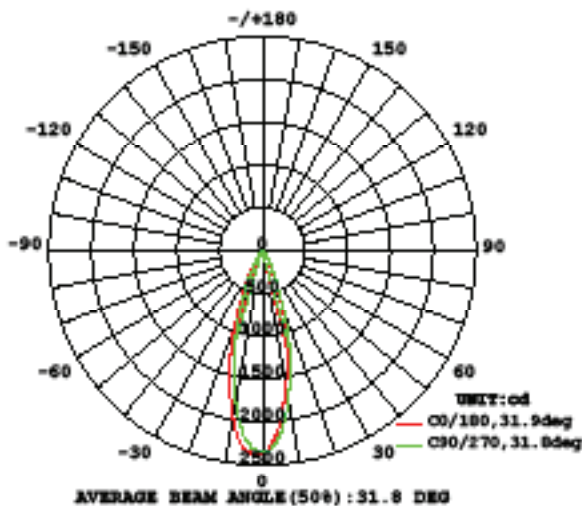

HR-LED418-N-RO-XX-EM

Invisible Trim™ – Photometrics

WAC LIGHTING

Responsible Lighting®

2700K

3000K

3500K

4500K

WAC Lighting
www.waclighting.com
Phone (800) 526.2588 • Fax (800) 526.2585

Headquarters/Eastern Distribution Center
44 Harbor Park Drive • Port Washington, NY 11050
Phone (516) 515.5000 • Fax (516) 515.5050

Western Distribution Center
1750 Archibald Avenue • Ontario, CA 91760
Phone (800) 526.2588 • Fax (800) 526.2585