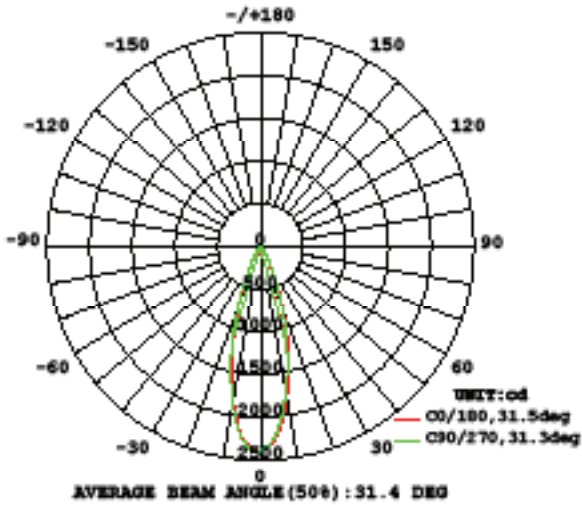

HR-LED418-N-RO-XX-EM

Invisible Trim™ – Photometrics

WAC LIGHTING

Responsible Lighting®

2700K