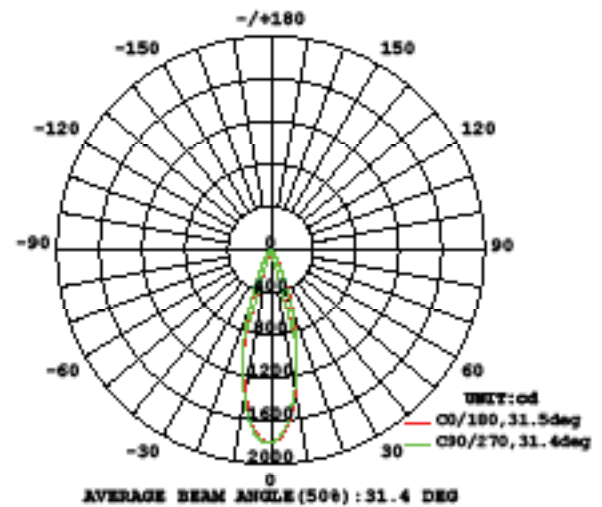

HR-LED418-NIC-RO – Invisible Trim™

Photometrics

WAC LIGHTING

Responsible Lighting®

2700K

3000K

3500K

4500K