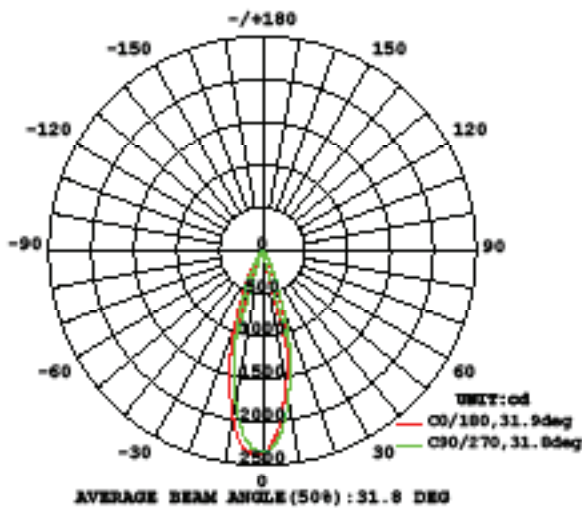

HR-LED418-N-RO-XX-EM

Invisible Trim™ – Photometrics

WAC LIGHTING

Responsible Lighting®

2700K

3000K

3500K

4500K

WAC Lighting
www.waclighting.com
Phone (800) 526.2588 • Fax (800) 526.2585

Headquarters/Eastern Distribution Center
44 Harbor Park Drive • Port Washington, NY 11050
Phone (516) 515.5000 • Fax (516) 515.5050

Western Distribution Center
1750 Archibald Avenue • Ontario, CA 91760
Phone (800) 526.2588 • Fax (800) 526.2585