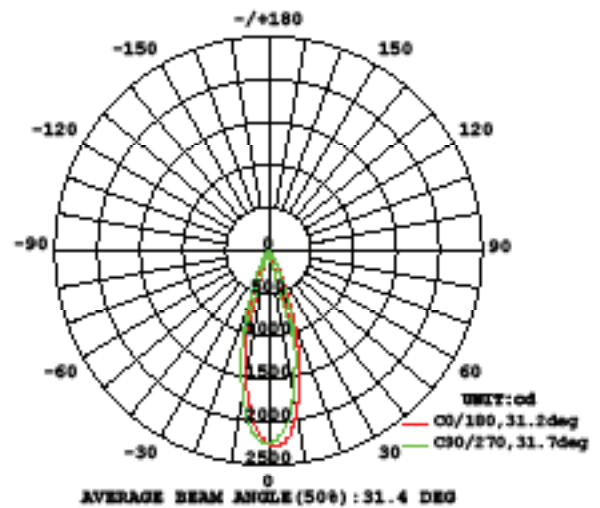

HR-LED418-NIC-RO – Invisible Trim™

Photometrics

WAC LIGHTING

Responsible Lighting®

2700K

3000K

3500K

4500K