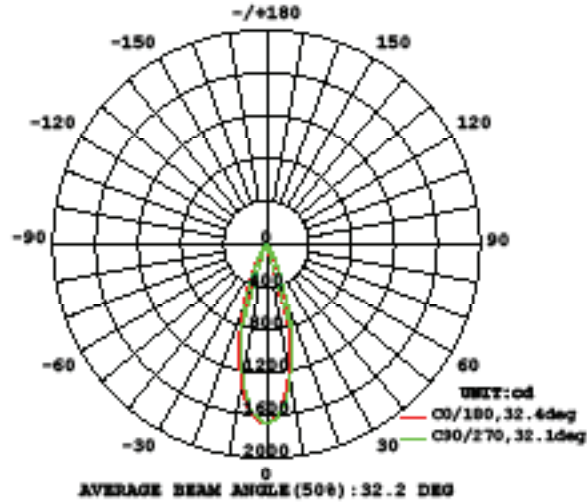

HR-LED418-NIC-RO – Invisible Trim™

Photometrics

WAC LIGHTING

Responsible Lighting®

2700K

3000K

3500K

4500K