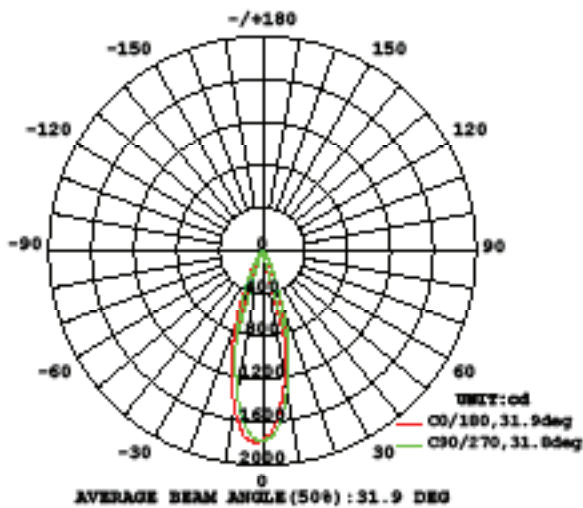

HR-LED418-NIC-RO – Invisible Trim™

Photometrics

WAC LIGHTING

Responsible Lighting®

2700K

3000K

3500K

4500K