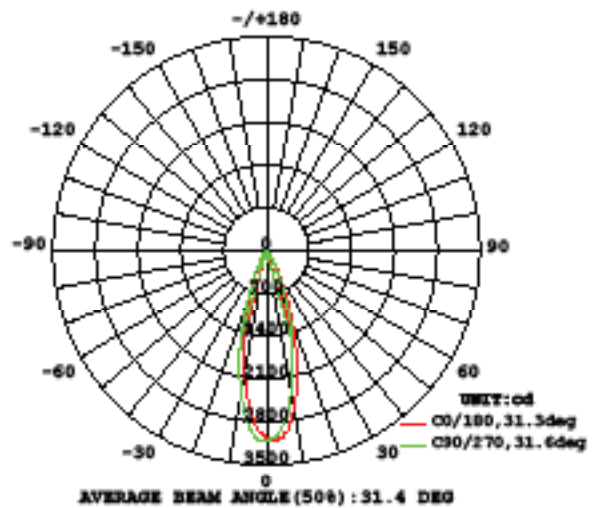

HR-LED418-N-RO-XX-EM

Invisible Trim™ – Photometrics

WAC LIGHTING

Responsible Lighting®

2700K

3000K

3500K

4500K

WAC Lighting
www.waclighting.com
Phone (800) 526.2588 • Fax (800) 526.2585

Headquarters/Eastern Distribution Center
44 Harbor Park Drive • Port Washington, NY 11050
Phone (516) 515.5000 • Fax (516) 515.5050

Western Distribution Center
1750 Archibald Avenue • Ontario, CA 91760
Phone (800) 526.2588 • Fax (800) 526.2585