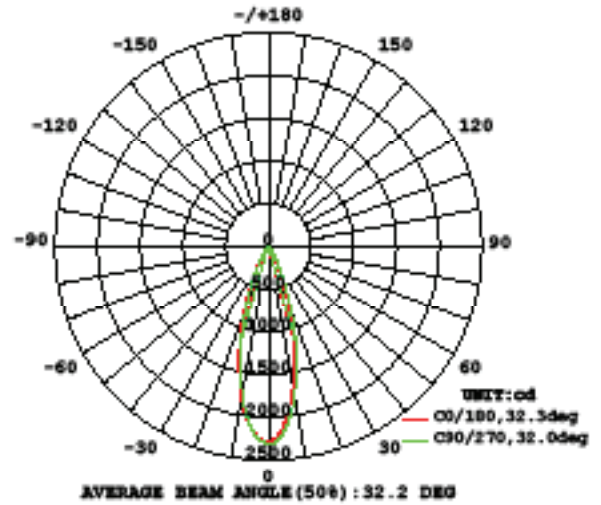

HR-LED418-N-RO – Invisible Trim™

Photometrics

WAC LIGHTING

Responsible Lighting®

2700K

3000K

3500K

4500K

WAC Lighting
www.waclighting.com
Phone (800) 526.2588 • Fax (800) 526.2585

Headquarters/Eastern Distribution Center
44 Harbor Park Drive • Port Washington, NY 11050
Phone (516) 515.5000 • Fax (516) 515.5050

Western Distribution Center
1750 Archibald Avenue • Ontario, CA 91760
Phone (800) 526.2588 • Fax (800) 526.2585