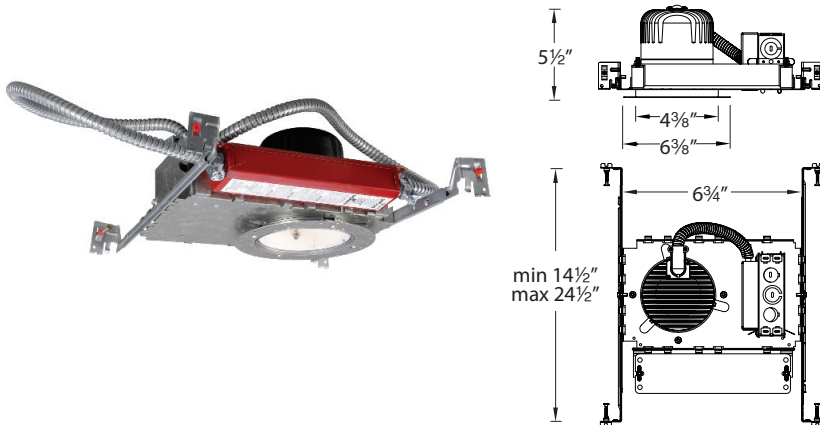

WAC LIGHTING
Responsible Lighting®

Fixture Type:

Catalog Number:

Project: _____

Location: _____

PRODUCT DESCRIPTION

4 inch LEDme® Invisible Trim™ Non-IC new construction housing, includes six 3W LED's. Includes spackle ring to permit a stable finished installation with a drywall ceiling. For use with LEDme® 4 inch round Invisible Trims™.