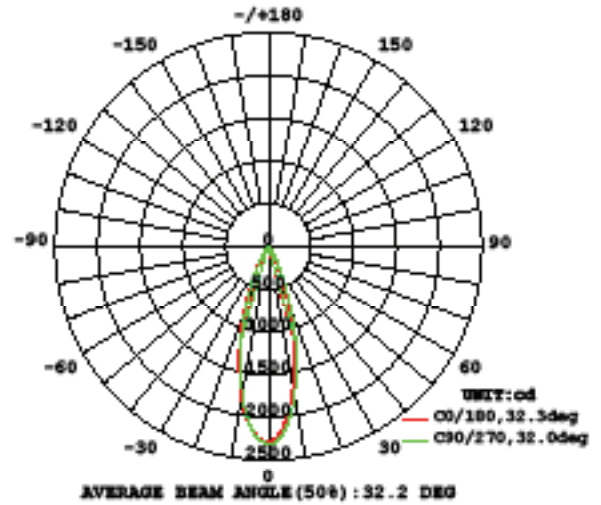

HR-LED418-N-RO-XX-EM

Invisible Trim™ – Photometrics

WAC LIGHTING

Responsible Lighting®

2700K

3000K

3500K

4500K

WAC Lighting
www.waclighting.com
Phone (800) 526.2588 • Fax (800) 526.2585

Headquarters/Eastern Distribution Center
44 Harbor Park Drive • Port Washington, NY 11050
Phone (516) 515.5000 • Fax (516) 515.5050

Western Distribution Center
1750 Archibald Avenue • Ontario, CA 91760
Phone (800) 526.2588 • Fax (800) 526.2585