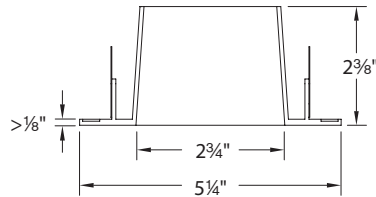

HR-LED451

4" LEDme Open Reflector Downlight Trim

WAC LIGHTING

Responsible Lighting®

Fixture Type:

Catalog Number:

Project: _____

Location: _____

PRODUCT DESCRIPTION

Square recessed trim with interior open reflector.
For use with HR-LED418 series housings.

FEATURES

- Energy Star®
- Less than 1/8" thick, super low profile die-cast aluminum trim
- Recessed depth from LEDs to trim edge is 2 3/8"
- Narrow flood beam spread
- Deep regression produces a very low glare with 40° cut-off angle
- Handles surfaces up to 3/4" thick
- 5 year WAC Lighting product warranty

SPECIFICATIONS

Construction: Durable die-cast aluminum construction.
Three heavy gauge retention clips firmly hold trim to housing.

Light Source: Utilizes six 3W LED's (included with housing).
See individual housing for wattage rating.

Finish: Powder coat paint or plated metal finish.
Available in Black baffle w/Brushed Nickel trim (BK/BN),
Black baffle w/White trim (BK/WT) and White baffle w/White trim (WT/WT).

Standards: UL & CUL Listed.

ORDER NUMBER

Model #	Finish	Reflector/Trim
HR-LED451	BK/BN	Black/Brushed Nickel
	BK/WT	Black/White
	WT/WT	White/White

FINISHES

BK/BN

BK/WT

WT/WT