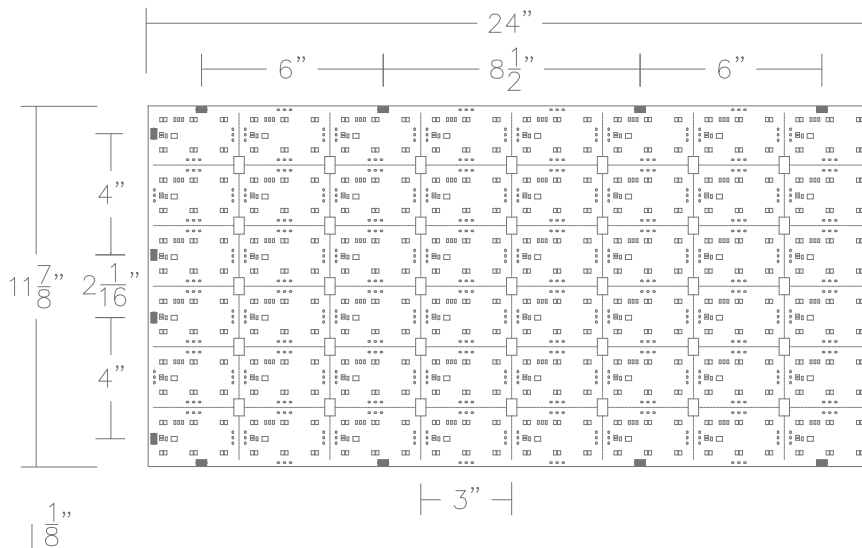

SPECIFICATIONS

- **Input:** 24VDC
- **Max Run:** Depends on Color & Dimming level
- **Control:** Through CTR-WDMX-3CH, Wireless DMX LED Controller
- **CRI:** 90+
- **McAdams Steps:** 3
- **Color Temp:** 1800-5000K
- **Operating Temp:** -4°F to 104°F (-20°C to 40°C)
- **Standards:** UL & CUL Listed for Dry and Damp Locations

Model	Dimension	LED Lumens	Watt	Color Temp	Color
LED P05 P10	1224 12" x 24"	Refer to pg. 3 & 4		1850 1800K - 5000K	White

Example: LED-P10-1224-1850