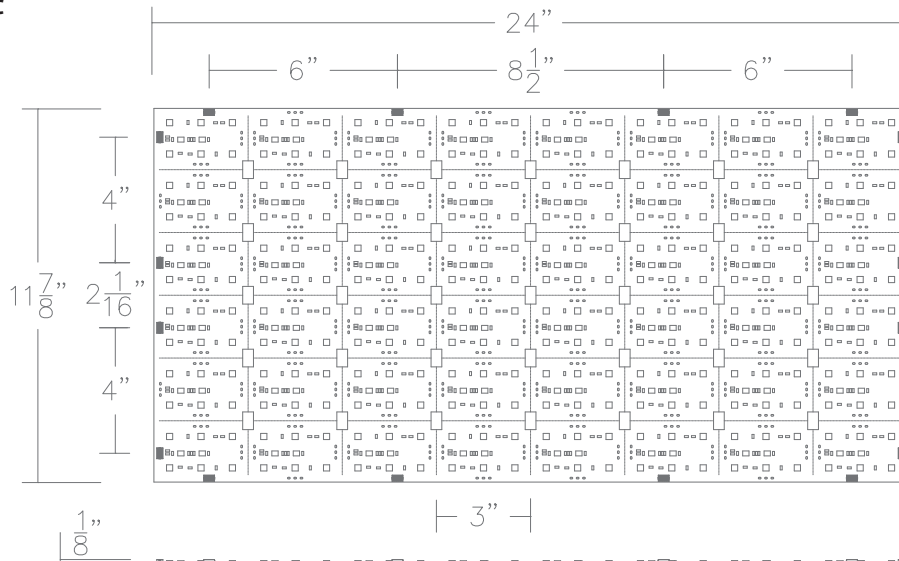

SPECIFICATIONS

- **Input:** 24VDC
- **Max Run:** Depends on Color & Dimming level
- **Control:** Through CTR-WDMX-3CH, Wireless DMX LED Controller
- **CRI:** 90+
- **McAdams Steps:** 3
- **Color Temp:** 2700-5000K, R/G/B
- **Operating Temp:** -4°F to 104°F (-20°C to 40°C)
- **Standards:** UL & CUL Listed for Dry and Damp Locations

Model	Dimension	LED Lumens	Watt	Color Temp	Color
LED P05 P10	1224 12" x 24"	Refer to page 3 & 4		CC R/G/B/2700K-5000K	White

Example: LED-P10-1224-CC