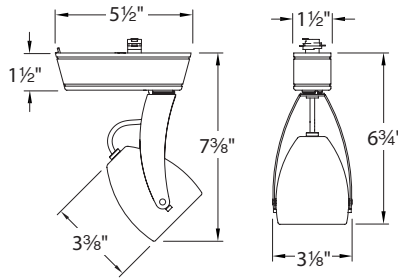

IMPULSE – model: LED810

LEDme® Track Luminaire

WAC LIGHTING

Responsible Lighting®

Fixture Type:

Catalog Number:

Project:

Location:

PRODUCT DESCRIPTION

Robustly engineered, this thermally efficient luminaire offers architectural lighting options with framing projector and barn-door accessories. Spot and flood beam spreads and two color temperatures make this an all-in-one choice for lighting. For use with WAC Lighting's 120V Track system and compatible with other manufacturer's track (consult factory for specific brands).

FEATURES

- Title 24 California Energy Commission Compliant (90 CRI versions)
- Smooth and continuous ELV dimming
- Free of projected heat and UV radiation
- ANSI Compliant Warm/Neutral LED Bins for a finer color consistency
- 360° horizontal rotation and 180° vertical aiming
- 60,000 hour rated life
- 5 year WAC Lighting product warranty

SPECIFICATIONS

Construction: Die-cast aluminum body with steel yoke and clear lens.

Driver: Input voltage: 120VAC/60Hz; High power factor >0.9
Max Load: 14.5W

Light Source: COB LED
Total power consumption of 14W with included driver.

Dimming: May be dimmed to 8% with electronic low voltage (ELV) dimmer.

Finish: Powder coat paint. Black (BK), Dark Bronze (DB), White (WT).

Standards: UL & CUL Listed.

FIXTURE PERFORMANCE

Model #	Beam	Color Temp	Watts	Lumens	Efficacy	CBCP	CRI
LED810S-927	20°	2700K	14W	885	65 Lm/W	4029	90
LED810F-927	40°	2700K	14W	855	63 Lm/W	2158	90
LED810S-27	20°	2700K	14W	1060	78 Lm/W	4837	80
LED810F-27	40°	2700K	14W	995	73 Lm/W	2461	80
LED810S-930	20°	3000K	14W	920	68 Lm/W	4180	90
LED810F-930	40°	3000K	14W	890	65 Lm/W	2239	90
LED810S-30	20°	3000K	14W	1140	82 Lm/W	5084	80
LED810F-30	40°	3000K	14W	1070	77 Lm/W	2587	80
LED810S-35	20°	3500K	14W	1150	84 Lm/W	5188	80
LED810F-35	40°	3500K	14W	1080	79 Lm/W	2640	80
LED810S-40	20°	4000K	14W	950	85 Lm/W	5238	80
LED810F-40	40°	4000K	14W	905	79 Lm/W	2665	80

ORDER NUMBER

System	Model #	Beam Spread	Color Temp	Finish
H H Track	LED810	S 20° F 40°	927 2700K (90 CRI)	BK Black DB Dark Bronze WT White
L L Track			27 2700K	
J J Track			930 3000K (90 CRI)	
			30 3000K	
			35 3500K	
			40 4000K	

REPLACEMENT LED MODULE

BXRC-27G1000-D-73	2700K (90 CRI)
BXRC-27E1000-D-73	2700K
BXRC-30G1000-D-73	3000K (90 CRI)
BXRC-30E1000-D-73	3000K
BXRC-35E1000-D-73	3500K
BXRC-40E1000-D-73	4000K

Example: H-LED810S-WW-WT

ACCESSORIES

Framing Projector	008FP	BK Black
Barn Door	801BD	DB Dark Bronze WT White

REPLACEMENT REFLECTOR

RF-S	20°
RF-F	40°

LENSES (ORDER SEPARATELY)

Amber	LENS-16-AMB	UV Filter Lens	LENS-16-UVF
Blue	LENS-16-BLU	Frosted Lens	LENS-16-FR
Green	LENS-16-GRN	Spread Lens	LENS-16-SPR
Red	LENS-16-RED	Beam Elongating	LENS-16-BEL
Yellow	LENS-16-YEL	Honeycomb Louver	LENS-16-HCL

WAC Lighting

www.waclighting.com
Phone (800) 526.2588 • Fax (800) 526.2585

Headquarters/Eastern Distribution Center

44 Harbor Park Drive • Port Washington, NY 11050
Phone (516) 515.5000 • Fax (516) 515.5050

Western Distribution Center

1750 Archibald Avenue • Ontario, CA 91760
Phone (800) 526.2588 • Fax (800) 526.2585