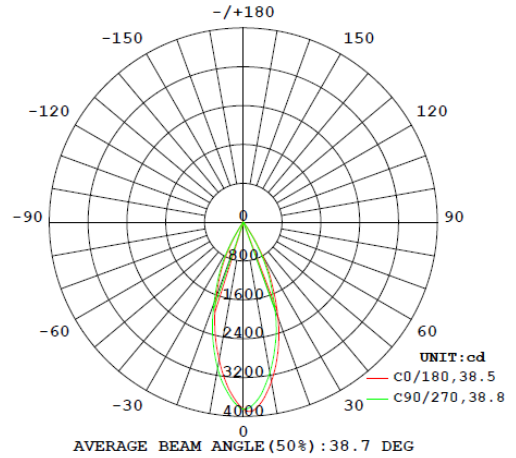

40° Beam Angle - 3000K (85 CRI)

WAC Lighting
www.waclighting.com
Phone (800) 526.2588 • Fax (800) 526.2585

Headquarters/Eastern Distribution Center
44 Harbor Park Drive • Port Washington, NY 11050
Phone (516) 515.5000 • Fax (516) 515.5050

Western Distribution Center
1750 Archibald Avenue • Ontario, CA 91760
Phone (800) 526.2588 • Fax (800) 526.2585