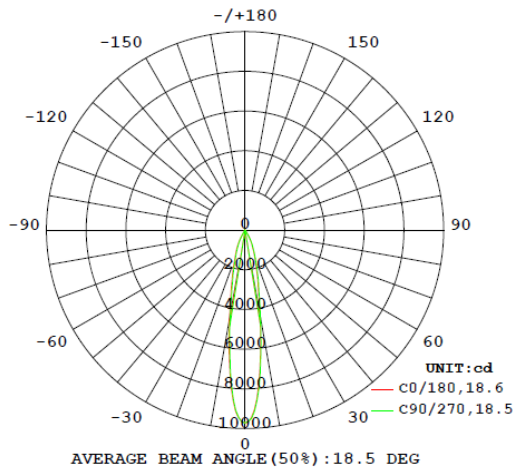

Western Distribution Center

1750 Archibald Avenue • Ontario, CA 91760

Phone (800) 526.2588 • Fax (800) 526.2585

IMPULSE – model: LED820S

Photometrics

WAC LIGHTING

Responsible Lighting®

20° Beam Angle - 3000K (85 CRI)