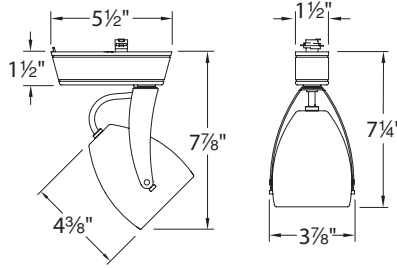

IMPULSE – model: LED820

LEDme® Track Luminaire

WAC LIGHTING

Responsible Lighting®

Fixture Type:

Catalog Number:

Project:

Location:

PRODUCT DESCRIPTION

Robustly engineered, this 20W high output Impulse is thermally efficient and offers architectural lighting options with framing projector and barn-door accessories. Spot and flood beam spreads and two color temperatures make this an all-in-one choice for lighting.

For use with WAC Lighting's 120V Track system and compatible with other manufacturer's track (consult factory for specific brands).

FEATURES

- Smooth and continuous ELV dimming
- Free of projected heat and UV radiation
- ANSI Compliant Warm/Neutral LED Bins for a finer color consistency
- 360° horizontal rotation and 180° vertical aiming
- 60,000 hour rated life
- 5 year WAC Lighting product warranty

SPECIFICATIONS

Construction: Die-cast aluminum body with steel yoke and clear lens.

Driver: Input: 120VAC/60Hz, 700mA current. High power factor >0.9. Max Load: 23W

Light Source: COB LED

See fixture performance chart for total power consumption.

Dimming: To 10% with electronic low voltage (ELV) dimmer.

Finish: Powder coat paint. Black (BK), Dark Bronze (DB), White (WT).

Standards: ETL and cETL Listed.

FIXTURE PERFORMANCE

Model #	Watts	Color Temp	CRI	Beam	Lumens	Efficacy	CBCP
LED820S-927	22W	2700K	90	20°	1435	65 Lm/W	7774
LED820F-927	22W	2700K	90	40°	1370	62 Lm/W	3118
LED820S-27	22W	2700K	85	20°	1725	78 Lm/W	9329
LED820F-27	22W	2700K	85	40°	1645	75 Lm/W	3741
LED820S-930	22W	3000K	90	20°	1490	68 Lm/W	8065
LED820F-930	22W	3000K	90	40°	1425	65 Lm/W	3234
LED820S-30	22W	3000K	85	20°	1795	82 Lm/W	9719
LED820F-30	22W	3000K	85	40°	1715	78 Lm/W	3898
LED820S-35	22W	3500K	85	20°	1850	84 Lm/W	10010
LED820F-35	22W	3500K	85	40°	1765	80 Lm/W	4015
LED820S-40	22W	4000K	85	20°	1870	85 Lm/W	10104
LED820F-40	22W	4000K	85	40°	1785	81 Lm/W	4052

ORDER NUMBER

System	Model #	Beam Spread	Color Temp	Finish
H H Track	LED820	S 20°	927 2700K (90 CRI)	BK Black
L L Track			27 2700K	
J J Track			930 3000K (90 CRI)	
			30 3000K	
			35 3500K	
			40 4000K	
		F 40°		DB Dark Bronze
				WT White

REPLACEMENT LED MODULE

BXRC-27G1000	2700K (90 CRI)
BXRC-27E1000	2700K
BXRC-30G1000	3000K (90 CRI)
BXRC-30E1000	3000K
BXRC-35E1000	3500K
BXRC-40E1000	4000K

Example: H-LED820S-30-WT

ACCESSORIES

Framing Projector	008FP	BK Black
		DB Dark Bronze
		WT White

REPLACEMENT REFLECTOR

RF-S	20°
RF-F	40°

LENSES (ORDER SEPARATELY)

Amber	LENS-16-AMB	UV Filter Lens	LENS-16-UVF
Blue	LENS-16-BLU	Frosted Lens	LENS-16-FR
Green	LENS-16-GRN	Spread Lens	LENS-16-SPR
Red	LENS-16-RED	Beam Elongating	LENS-16-BEL
Yellow	LENS-16-YEL	Honeycomb Louver	LENS-16-HCL

WAC Lighting

www.waclighting.com

Phone (800) 526.2588 • Fax (800) 526.2585

Headquarters/Eastern Distribution Center

44 Harbor Park Drive • Port Washington, NY 11050

Phone (516) 515.5000 • Fax (516) 515.5050

Western Distribution Center

1750 Archibald Avenue • Ontario, CA 91760

Phone (800) 526.2588 • Fax (800) 526.2585