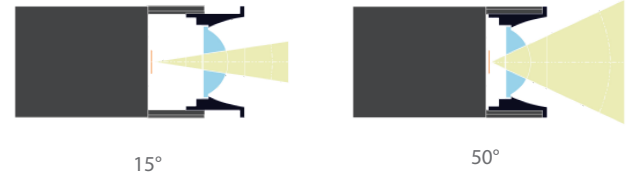

### PRODUCT DESCRIPTION

Silo offers superior light output with a wide range of dynamic beam adjustment in a small, sleek design. Engineered synthesis of driver, single point source LED, optical and thermal management in a slender die-cast housing. Ideal for residential, retail and lower mounting height commercial applications.