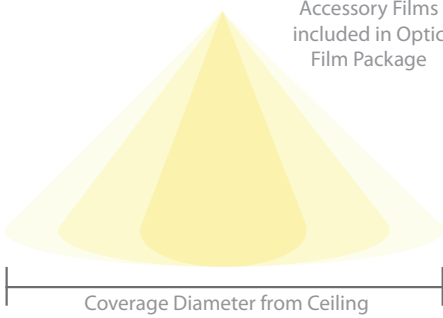

OCULARC 2" MULTIPLE SPOTS

3 LIGHT BEVEL - MT-23DT, MT-23DL

Housings (Order Trim Separately)	Model	Power	Beam	Color Temp	CRI
	MT-2309 New construction IC Rated, Airtight	25.5W	S 16° N 30° F 50°	927 2700K 930 3000K 935 3500K 940 4000K	90
	MT-2315 New construction Non-IC, Airtight	45W		90	

MT-23 - _____
Example: **MT-2315-S935**

ACCESSORIES Each light engine accomodates accessory optical film and one lens or honeycomb louver

ACCESSORY HOLDER sold separately

LENS-11-HLD	Required for use with any lens or accessory

GLARE CONTROL ACCESSORIES sold separately

LENS-11-HCL	Honeycomb Louver

LENS ACCESSORIES sold separately

LENS-11	AMB	Amber
	RED	Red
	FR	Frosted
	SPR	Spread
	BEL	Beam Elongating

ACCESSORY OPTIC FILMS sold separately

MT-2-FILM		
Optic Film Package: includes 3 films (A, B, C)		
LENS-11-HLD Required (sold separately)		

Primary Optic	Accessory Film	Resulting Beam
S (16°)	A	25°
S (16°)	B	45°
S (16°)	C	55°
N (30°)	A	35°
N (30°)	B	55°
N (30°)	C	65°
F (50°)	A	52°
F (50°)	B	70°
F (50°)	C	80°

COVERAGE DIAMETER FROM 8' CEILING IN FEET

Primary Optic	No Film	+ Film A	+ Film B	+ Film C
Spot	2'	3.5'	6.5'	8.5'
Narrow	4.5'	5'	8.5'	10'
Flood	7.5'	8'	11'	13.5'

COVERAGE DIAMETER FROM 10' CEILING IN FEET

Primary Optic	No Film	+ Film A	+ Film B	+ Film C
Spot	3'	4.5'	8.5'	10.5'
Narrow	5.5'	6.5'	10.5'	12.5'
Flood	9.5'	10'	14'	17'

Above charts represent beam distribution only. Footcandle values should be considered in addition to meet project requirements.

waclighting.com
Phone (800) 526.2588
Fax (800) 526.2585

Headquarters/Eastern Distribution Center
44 Harbor Park Drive
Port Washington, NY 11050

Central Distribution Center
1600 Distribution Ct
Lithia Springs, GA 30122

Western Distribution Center
1750 Archibald Avenue
Ontario, CA 91760