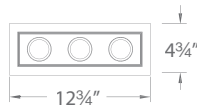

MT-3LD311 - 3 Lights

Mini LED Multiple Spots

Fixture Type:

Catalog Number:

Project: _____

Location: _____

PRODUCT DESCRIPTION

Integral housing adjustable recessed spot light.

SPECIFICATIONS

- Construction:** Die-cast aluminum heat sink painted black. Trim, housing and junction box are 20 gauge steel. Frame and hanger bars are heavy gauge galvanized steel.
- J-Box (New Construction):** Seven knockouts and four Romex® style wiring connectors provided for ease of installation. Rated for branch wiring.
- Driver:** 120VAC Input
- Light Source:** High output LED (included with housing)
- Dimming:** Dim to 5% with electronic low voltage (ELV) dimmer.
- Mounting:** Supplied with hanger bars, adjustable from 14 1/2"-25" to accommodate various joist construction and grid sizes. Hanger bars include a captive mounting "screw-nail" for ease of installation. Accommodates surface up to 1" thick. 12" x 4 1/8" cutout.
- Finish:** Abrasion resistant powder coat paint
- Standards:** ETL & cETL Damp Location listed; Energy Star rated