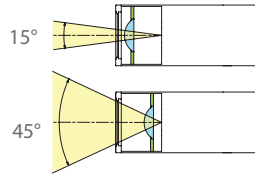

MT-4 - 1 Light, 2 Light, 3 Light, 4 Light Silo Multiples - Trimmed

Adjustable between 15° - 45°

Fixture Type:

Catalog Number:

Project: _____

Location: _____

PRODUCT DESCRIPTION

Retractable, adjustable spot lights