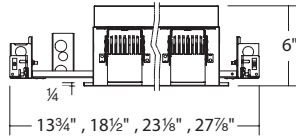

MT-4 - 1 Light, 2 Light, 3 Light, 4 Light Silo Multiples - Trimmed

Adjustable between 15° - 45°

Fixture Type:

Catalog Number:

Project: _____

Location: _____

PRODUCT DESCRIPTION

Retractable, adjustable spot lights

SPECIFICATIONS

Construction: Die-cast aluminum head with rotatable front face. Steel housing and trim.

Light Source: High output LED. Rated life of 50,000 hours

Input: Universal 120V - 277V AC 50/60 Hz.

Dimming: Electronic low voltage (ELV), TRIAC, 0-10V