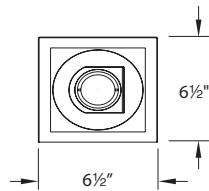

MT-5LD125 - 1 Light

Tesla LED Multiple Spots

WAC LIGHTING

Responsible Lighting®