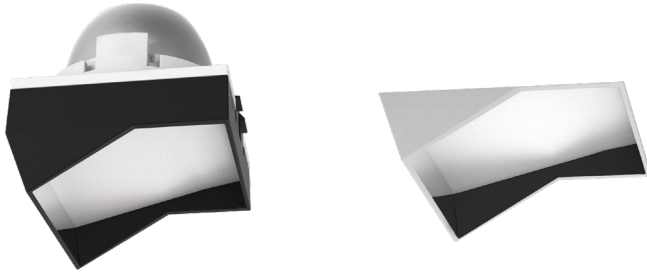

AETHER ATOMIC

R1ASWL - Square Wall Wash Trimless

WAC

Fixture Type:

Catalog Number:

Project: _____

Location: _____

PRODUCT DESCRIPTION

Minuscule and mighty, peerless and powerful, the new potent Aether Atomic launches into the light. An engineering recessed marvel for next generation futurists. Sublime and serviceable, it's an icon for the ages. Atomic breaks the mold with robust illumination from a diminutive aperture, for a clean, quiet ceiling.

FEATURES

- Uniform wall wash from 1" aperture
- Low glare for good visual comfort
- Low profile housing for installation in shallow plenums
- 5 year warranty

SPECIFICATIONS

- Construction:** Injection molded polycarbonate low glare trim
- Dimming:** 100% - 1% ELV, TRIAC and 0-10V
- Input Power:** 11W
- Light Source:** High output COB LED rated life of 50,000 hours
- Finish:** Black, White
- Ceiling thickness:** ½" - 2"
- Standards:** ETL & cETL Wet location listed, IC rated Airtight