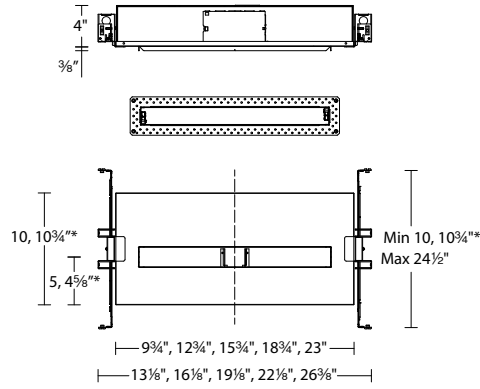

Western Distribution Center
1750 Archibald Avenue
Ontario, CA 91760

R1GAL

Multi Stealth Adjustable Trimless

HOUSING (Required)

New Construction
Airtight

* Dimensions Applicable to 12 Cell Housing ONLY.

Model **Size** **Wattage** **Rating** **Compatible Trims**