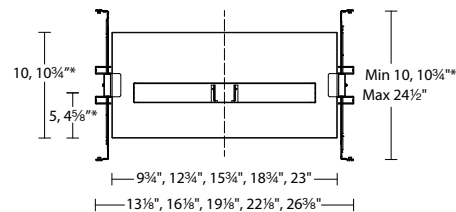

Mounting: New construction housings included with universal mounting brackets and hanger bars
Ceiling thickness: 1/2" - 1 1/2"
See next page for ceiling cutout dimensions.

Construction: 20 Gauge galvanized sheet

Warranty: 5 year WAC Lighting product warranty

Fixture Type:

Catalog Number:

Project: _____

Location: _____

New Construction Trimmed
Adjustable

* Dimensions Applicable to 12 Cell Housing ONLY.

New Construction Trimless
Adjustable

* Dimensions Applicable to 12 Cell Housing ONLY.

Model	Size	Wattage	Rating	Compatible Trims
R1GNTA New Construction, Trimmed Adjustable	02 2 Cell	8W	IC, Airtight	R1GAT02
	04 4 Cell	14W	IC, Airtight	R1GAT04
	06 6 Cell	20W	IC, Airtight	R1GAT06
	08 8 Cell	27W	IC, Airtight	R1GAT08
	12 12 Cell	38W	Non-IC, Airtight	R1GAT12
R1GNLA New Construction, Trimless Adjustable	02 2 Cell	8W	IC, Airtight	R1GAL02
	04 4 Cell	14W	IC, Airtight	R1GAL04
	06 6 Cell	20W	IC, Airtight	R1GAL06
	08 8 Cell	27W	IC, Airtight	R1GAL08
	12 12 Cell	38W	Non-IC, Airtight	R1GAL12