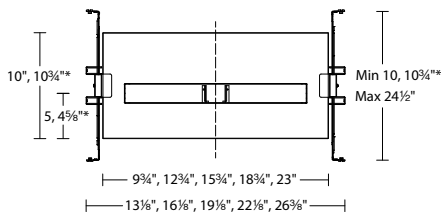

Mounting: New construction housings included with universal mounting brackets and hanger bars
Ceiling thickness: 1/2" - 1 1/2"
See next page for ceiling cutout dimensions.

Construction: 20 Gauge galvanized sheet

Warranty: 5 year WAC Lighting product warranty

Fixture Type:

Catalog Number:

Project: _____

Location: _____

New Construction Trimmed
Adjustable

* Dimensions Applicable to 12 Cell Housing ONLY.

New Construction Trimless
Adjustable

* Dimensions Applicable to 12 Cell Housing ONLY.

Model	Size	Wattage	Rating	Compatible Trims
R1GNTA New Construction, Trimmed Adjustable	02 2 Cell	8W	IC, Airtight	R1GAT02
	04 4 Cell	14W	IC, Airtight	R1GAT04
	06 6 Cell	20W	IC, Airtight	R1GAT06
	08 8 Cell	27W	IC, Airtight	R1GAT08
	12 12 Cell	38W	Non-IC, Airtight	R1GAT12
R1GNLA New Construction, Trimless Adjustable	02 2 Cell	8W	IC, Airtight	R1GAL02
	04 4 Cell	14W	IC, Airtight	R1GAL04
	06 6 Cell	20W	IC, Airtight	R1GAL06
	08 8 Cell	27W	IC, Airtight	R1GAL08
	12 12 Cell	38W	Non-IC, Airtight	R1GAL12