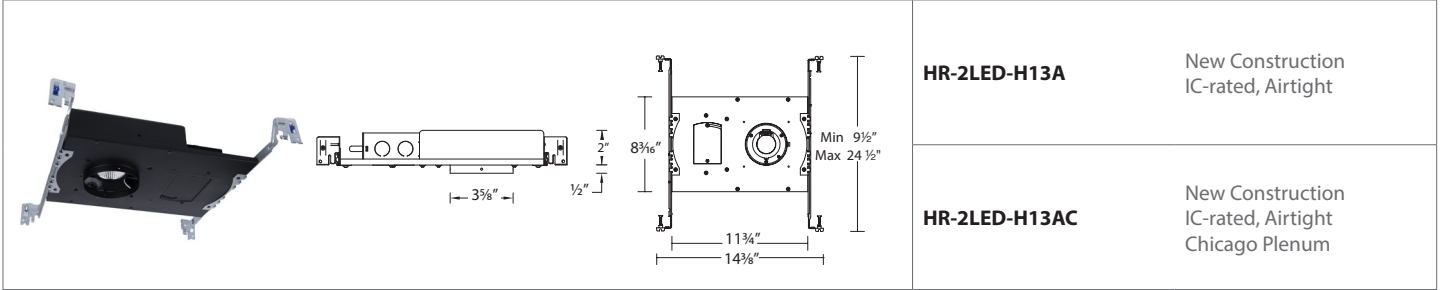

AETHER 2" - Round Wall Wash Trimless

R2ARWL

Fixture Type:

Catalog Number:

Project: _____

Location: _____

PRODUCT DESCRIPTION

Shallow housing that is designed to fit in tight plenum spaces without sacrificing lumen output.

FEATURES

- Designed to fit in tight plenum
- Wet location listed for trims
- 2" trim aperture, 2" housing height
- Universal input voltage (120V-277V)
- 5 year WAC Lighting product warranty

SPECIFICATIONS

1. **Construction:** Die-cast aluminum trim with die-cast aluminum heat sink
2. **Dimming:** 100% - 5% with 0-10V
   100% - 5% with Electronic Low Voltage (ELV)/ TRIAC
3. **Input:** 120V-277V AC
4. **Power:** 15W, power factor 0.9
5. **Mounting:** Retention clips firmly hold trim to housing
6. **Finish:** Powder Coated White, Black, Black/White, Haze/White
7. **Ceiling thickness:** ½" - 1"
8. **Standards:** UL & cUL Wet Location Listed, Title 24 JAB Compliant

Trim (See next page for housing)	Model	Beam	Color Temp	CRI	Lumens	Finishes
	R2ARWL Round, Wall Wash Lensed, Wet Location	A Asymmetrical	827 2700K	85	975	BK Black BKWT Black/White HZWT Haze/White WT White
			830 3000K	85	1030	
			835 3500K	85	1055	
			840 4000K	85	1065	
			927 2700K	90	805	
			930 3000K	90	840	

R2ARWL-_____ - _____

Example: **R2ARWL-A930-WT**

Please see next page for housing (required)

Housing

Model

HR-2LED-H13A

New Construction
IC-rated, Airtight

HR-2LED-H13AC

New Construction
IC-rated, Airtight
Chicago Plenum

HR-2LED-H13

Example: **HR-2LED-H13A**