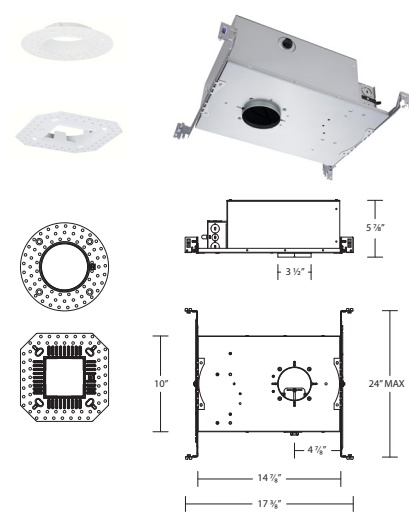

New Construction Trimless

HOUSINGS

Model

Power

Rating

HOUSINGS	Model	Power	Rating
New Construction Trimmed	R2FBNT-TW Round and Square	Airtight 1 14W 2 18W	IC IC
New Construction Trimless	R2FRNL-TW Round (Spackle frame included)	Airtight	IC
	R2FSNL-TW Square (Spackle frame included)	Airtight	IC

R2F__-TW-__

Example: R2FBNT-TW-1

wacighting.com   Headquarters, East Manufacturing Facility   South East Manufacturing Facility   Central Manufacturing Facility   West Manufacturing Facility
Phone (800) 526.2588   44 Harbor Park Drive   1600 Distribution Ct   1700 South J Elmer Freeway, Ste 100   1750 S Archibald Ave
Fax (800) 526.2585   Port Washington, NY 11050   Lithia Springs, GA 30122   Cedar Hill, TX 75104   Ontario, CA 91761