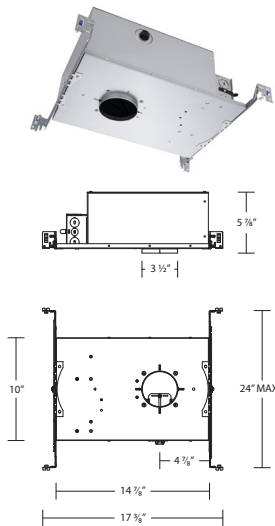

R2FBNT-TW, R2FRNL-TW, R2FSNL-TW

FQ 2" Tunable White New Construction Housing

Fixture Type:

Catalog Number:

Project: _____

Location: _____

SPECIFICATIONS

- **Input:** Universal 120-277V AC 50/60 Hz
- **Standards:** ETL & cETL, IC-rated, Airtight (see below for list)
- **Dimming:** MyWAC App and WAC-Mesh WallStation: 100-0.1%
- **Mounting:** New construction housings included with universal mounting brackets and hanger bars
  Ceiling cutout (Round and Square): $\varnothing$ 3 1/2"
  Ceiling thickness: 1/2" - 1 1/4"
- **Construction:** 20 Gauge galvanized steel
- **Warranty:** 5 year WAC Lighting product warranty

New Construction Trimmed