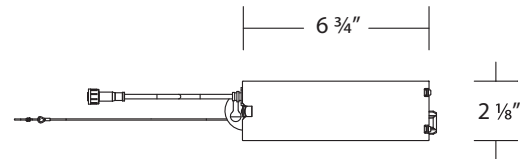

R2FBRT-TW, R2FBR2T-TW

FQ 2" Tunable White Trimmed Remodel Housing

WAC®

Fixture Type:

Catalog Number:

Project: _____

Location: _____

SPECIFICATIONS

- **Input:** Universal 120-277V AC 50/60 Hz
- **Standards:** ETL & cETL
- **Dimming:** MyWAC App and WAC-Mesh WallStation: 100-0.1%
- **Mounting:** Ceiling thickness: ½" - 1 ¼"
  Ceiling cutout: Ø 3 ½"
- **Construction:** 20 Gauge galvanized steel
  Die-cast spackle flange included
- **Warranty:** 5 year WAC Lighting product warranty

Remodel Non-IC

Model	Power	Rating
R2FBRT-TW	1 14W	Non-IC
Round and Square Trim	2 18W	Non-IC

R2FBRT-TW-__

Example: R2FBRT-TW-1