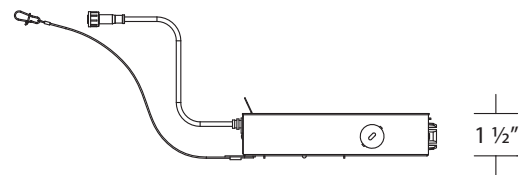

R2FBRT-TW, R2FBR2T-TW

FQ 2" Tunable White Trimmed Remodel Housing

WAC®

Fixture Type:

Catalog Number:

Project: _____

Location: _____

SPECIFICATIONS

- **Input:** Universal 120-277V AC 50/60 Hz
- **Standards:** ETL & cETL
- **Dimming:** MyWAC App and WAC-Mesh WallStation: 100-0.1%
- **Mounting:** Ceiling thickness: ½" - 1 ¼"
  Ceiling cutout: Ø 3 ½"
- **Construction:** 20 Gauge galvanized steel
  Die-cast spackle flange included
- **Warranty:** 5 year WAC Lighting product warranty

Remodel Non-IC

Model	Power	Rating
R2FBRT-TW	1 14W	Non-IC
Round and Square Trim	2 18W	Non-IC

R2FBRT-TW-__

Example: R2FBRT-TW-1