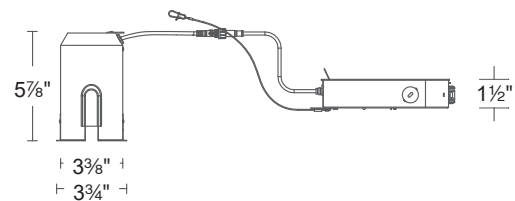

R2FBRT-TW, R2FBR2T-TW

FQ 2" Tunable White Trimmed Remodel Housing

WAC®

Fixture Type:

Catalog Number:

Project: _____

Location: _____

SPECIFICATIONS

- Input:** Universal 120-277V AC 50/60 Hz
- Standards:** ETL & cETL
- Dimming:** MyWAC App and WAC-Mesh WallStation: 100-0.1%
- Mounting:** Ceiling thickness: ½" - 1 ¼"
Ceiling cutout: Ø 3 ½"
- Construction:** 20 Gauge galvanized steel
Die-cast spackle flange included
- Warranty:** 5 year WAC Lighting product warranty

Remodel Non-IC

Model	Power	Rating
R2FBRT-TW	1 14W	Non-IC
Round and Square Trim	2 18W	Non-IC

R2FBRT-TW-__

Example: R2FBRT-TW-1

Remodel IC

Model	Power	Rating
R2FBR2T-TW	1 14W	IC
Round and Square Trim		

R2FBR2T-TW-__