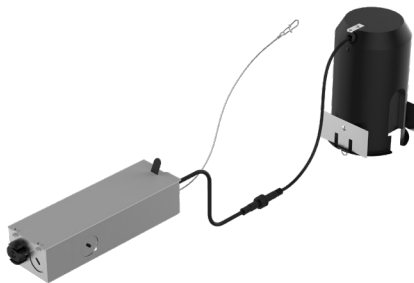

R2FBRT-TW, R2FBR2T-TW

FQ 2" Tunable White Trimmed Remodel Housing

WAC®

Fixture Type:

Catalog Number:

Project: _____

Location: _____

SPECIFICATIONS

- Input:** Universal 120-277V AC 50/60 Hz
- Standards:** ETL & cETL
- Dimming:** MyWAC App and WAC-Mesh WallStation: 100-0.1%
- Mounting:** Ceiling thickness: ½" - 1 ¼"
Ceiling cutout: Ø 3 ½"
- Construction:** 20 Gauge galvanized steel
Die-cast spackle flange included
- Warranty:** 5 year WAC Lighting product warranty

Remodel Non-IC

Model	Power	Rating
R2FBRT-TW	1 14W	Non-IC
Round and Square Trim	2 18W	Non-IC

R2FBRT-TW-__

Example: R2FBRT-TW-1

Remodel IC

Model	Power	Rating
R2FBR2T-TW	1 14W	IC
Round and Square Trim		

R2FBR2T-TW-__