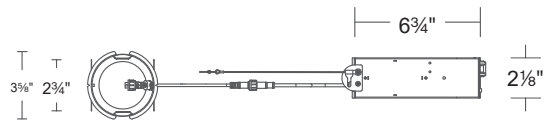

R2FBRT-TW, R2FBR2T-TW

FQ 2" Tunable White Trimmed Remodel Housing

WAC®

Fixture Type:

Catalog Number:

Project: _____

Location: _____

SPECIFICATIONS

- Input:** Universal 120-277V AC 50/60 Hz
- Standards:** ETL & cETL
- Dimming:** MyWAC App and WAC-Mesh WallStation: 100-0.1%
- Mounting:** Ceiling thickness: ½" - 1 ¼"
Ceiling cutout: Ø 3 ½"
- Construction:** 20 Gauge galvanized steel
Die-cast spackle flange included
- Warranty:** 5 year WAC Lighting product warranty

Remodel Non-IC

Model	Power	Rating
R2FBRT-TW	1 14W	Non-IC
Round and Square Trim	2 18W	Non-IC

R2FBRT-TW-__

Example: R2FBRT-TW-1

Remodel IC

Model	Power	Rating
R2FBR2T-TW	1 14W	IC
Round and Square Trim		

R2FBR2T-TW-__