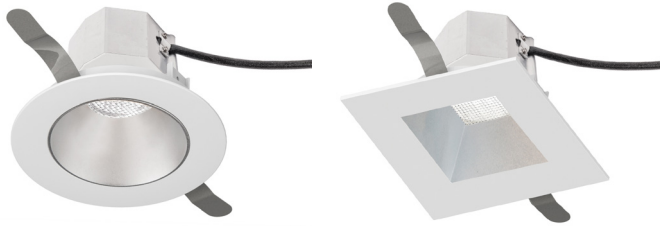

AETHER 3.5" - Downlight Trim

R3ARDT, R3ASDT

Fixture Type:

Catalog Number:

Project: _____

Location: _____

PRODUCT DESCRIPTION

Aether features all of the benefits of a high performance LED recessed downlight including Energy Star® Rating, Wet Location listing, and high output with efficiency. Available in a sleek trimless option which can be spackled directly up to the aperture. At 3.5" in height, the Aether is designed with the difficult to fit jobs in mind.

FEATURES

- Designed to fit in tight plenum
- Wet location listed for trims
- 3.5" trim aperture, 3.5" housing height
- 35° cut-off angle
- 5 year WAC Lighting product warranty

SPECIFICATIONS

1. **Construction:** Die-cast aluminum trim with extruded aluminum heat sink
2. **Input:** Universal 120 - 277VAC, 50/60 Hz
3. **Power:** 15.5W, power factor 0.98
4. **Dimming:** 100% - 0% with 0-10V dimmer
   100% - 5% with Electronic Low Voltage (ELV) dimmer
5. **Mounting:** Retention clips firmly hold trim to housing
6. **Ceiling thickness:** ½" - 1½"
7. **Finish:** Electrostatically Powder Coated White, Black, Enamel Coated Black/White, Haze/White
8. **Standards:** ETL & cETL Wet Location Listed, Title 24 JA8 Compliant, Energy Star 2.0

Trim (See next page for housing)	Model	Beam	Color Temp	CRI	Lumens	CBCP	Finishes
	R3ARDT Round, Downlight Wet Location	N 25°	827 2700K	85	1130	3515	BK Black BKWT Black/White HZWT Haze/White WT White
			830 3000K	85	1175	3660	
			835 3500K	85	1210	3740	
		F 45°	840 3500K	85	1220	3810	BK Black BKWT Black/White HZWT Haze/White WT White
			927 2700K	90	940	2930	
			930 3000K	90	980	3050	
	R3ASDT Square, Downlight Wet Location	N 25°	827 2700K	85	1130	3515	BK Black BKWT Black/White HZWT Haze/White WT White
			927 2700K	90	1175	3660	
			830 3000K	85	1210	3740	
		F 45°	930 3000K	90	1220	3810	BK Black BKWT Black/White HZWT Haze/White WT White
			835 3500K	85	940	1356	
			840 4000K	85	940	1410	
		F 45°	827 2700K	85	1080	1630	BK Black BKWT Black/White HZWT Haze/White WT White
			927 2700K	90	1130	1695	
			830 3000K	85	1160	1745	
		F 45°	930 3000K	90	1175	1765	BK Black BKWT Black/White HZWT Haze/White WT White
			835 3500K	85	900	1356	
			840 4000K	85	940	1410	

R3A DT- -

Example: **R3ARDT-N930-HZWT**