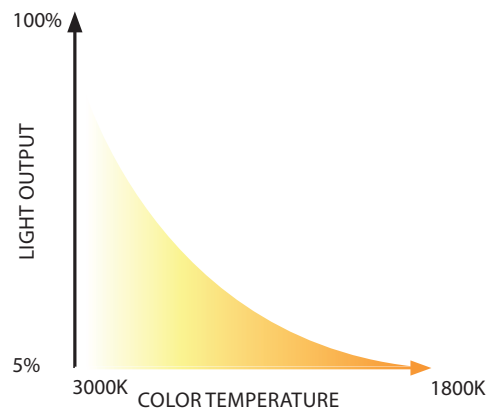

SPECIFICATIONS

Construction: Die-cast aluminum trim and heat sink

Dimming: ELV or TRIAC or 0-10V dimming compatible

Input: 120-277V

Light Source: 11W 95 CRI Single LED Module. Rated Life: 50,000 hours

Mounting: Retention clips firmly hold trim to housing.

Finish: Powder coated

Ceiling thickness: ½" - 1½"

Standards: ETL&cETL listed, Wet location listed

Operating Temperature: -4°F to 104°F (20°C to 40°C)