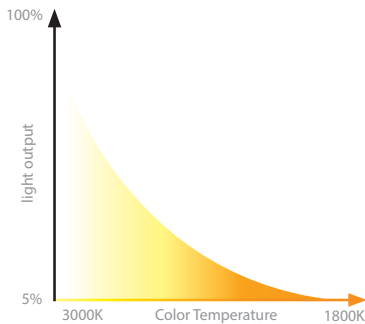

PRODUCT DESCRIPTION

The brilliant LED recessed downlight that gradually changes to a warmer color temperature as you dim. Great for new construction projects or remodels.

FEATURES

- 2 beam angle options included:
  Narrow flood beam pre-installed, interchangeable flood beam film supplied
- Non IC and IC-Rated, Airtight, New Construction, Remodel
- Adjustable LED light engine included with housing:
  Vertical Adjustment 0-30°, Horizontal Adjustment 365°
- Shallow housing under 4" depth
- 5 year warranty

SPECIFICATIONS

- **Construction:** Die-cast aluminum trim and heat sink
- **Input Power:** 13W/16W, 120V-277V 50/60Hz
- **Dimming:** 100% - 1% TRIAC, ELV
  100% - 5%, 0-10V
- **Light Source:** CRI 95 high output COB LED rated life of 50,000 hours
- **Mounting:** Retention clips firmly hold trim to housing. Cutout 4 1/4" x 4 1/4"
- **Finish:** Powder coated white, haze.
- **Ceiling thickness:** 1/2" - 1"
- **Operating Temp:** -4°F to 104°F (-20°C to 40°C)
- **Standards:** UL & cUL, Wet Location listed, Title 24 JA8-2019 Compliant

Trims (Order Housing Separately)	Model	Power	Beam	Color Temp	Max Lumens	Max CBCP	Finish
R3CSDT Square Trim Adjustable Downlight	R3CSDT	13W	Narrow Flood 34° Flood 60°	3000K - 1800K	865	2165	WT White
		16W	Narrow Flood 34° Flood 60°		790	665	HZWT Haze/White
	R3CSDL	13W	Narrow Flood 34° Flood 60°		1025	2565	BK Black
		16W	Narrow Flood 34° Flood 60°		930	790	
R3CSDL Square Trimless Adjustable Downlight	R3CSDL	13W	Narrow Flood 34° Flood 60°		865	2165	WT White
		16W	Narrow Flood 34° Flood 60°		790	665	HZ Haze
	R3CSDL	13W	Narrow Flood 34° Flood 60°		1025	2565	BK Black
		16W	Narrow Flood 34° Flood 60°		930	790	

Example: **R3CSDL-HZ**

waclighting.com

Phone (800) 526.2588
Fax (800) 526.2585

Headquarters/Eastern Distribution Center

44 Harbor Park Drive
Port Washington, NY 11050

Central Distribution Center

1600 Distribution Ct
Lithia Springs, GA 30122

Western Distribution Center

1750 Archibald Avenue
Ontario, CA 91760