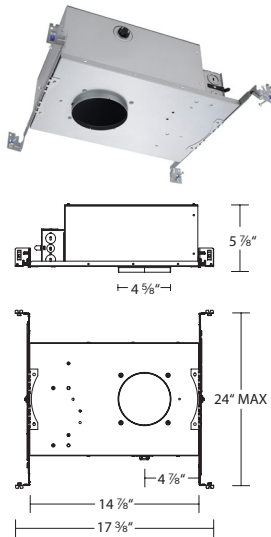

R4FBNT-TW, R4FRNL-TW, R4FSNL-TW

FQ 4" Tunable White New Construction Housing and Frame-in Kit

SPECIFICATIONS

- Input:** Universal 120-277V AC 50/60 Hz
- Standards:** ETL & cETL, IC-rated, Airtight
- Dimming:** MyWAC App and WAC-Mesh WallStation: 100-0.1%
- Mounting:** New construction housings included with universal mounting brackets and hanger bars
Ceiling cutout (Round and Square): $\varnothing 4 \frac{3}{4}$ "
Ceiling thickness: $\frac{1}{2}$ " - $1 \frac{1}{4}$ "
- Construction:** 20 Gauge galvanized steel
- Warranty:** 5 year WAC Lighting product warranty

Fixture Type:

Catalog Number:

Project:

Location:

New Construction Trimmed

New Construction Trimless

HOUSINGS	Model			Power	Rating
New Construction Trimmed	R4FBNT-TW	Round and Square	Airtight	1 14W	IC
				2 19W	IC
				3 26W	IC
New Construction Trimless	R4FRNL-TW	Round (Spackle frame included)	Airtight	1 14W	IC
				2 19W	IC
				3 26W	IC
	R4FSNL-TW	Square (Spackle frame included)	Airtight		