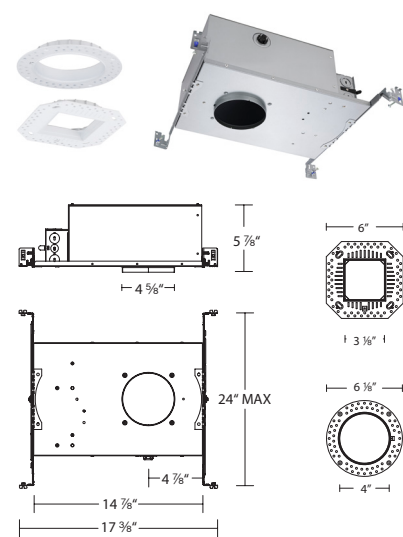

R4FBNT-TW, R4FRNL-TW, R4FSNL-TW

FQ 4" Tunable White New Construction Housing and Frame-in Kit

SPECIFICATIONS

- Input:** Universal 120-277V AC 50/60 Hz
- Standards:** ETL & cETL, IC-rated, Airtight
- Dimming:** MyWAC App and WAC-Mesh WallStation: 100-0.1%
- Mounting:** New construction housings included with universal mounting brackets and hanger bars
Ceiling cutout (Round and Square): $\varnothing 4 \frac{3}{4}$ "
Ceiling thickness: $\frac{1}{2}$ " - $1 \frac{1}{4}$ "
- Construction:** 20 Gauge galvanized steel
- Warranty:** 5 year WAC Lighting product warranty

Fixture Type:

Catalog Number:

Project:

Location:

New Construction Trimmed

New Construction Trimless

HOUSINGS	Model			Power	Rating
New Construction Trimmed	R4FBNT-TW	Round and Square	Airtight	1 14W	IC
				2 19W	IC
				3 26W	IC
New Construction Trimless	R4FRNL-TW	Round (Spackle frame included)	Airtight	1 14W	IC
				2 19W	IC
				3 26W	IC
	R4FSNL-TW	Square (Spackle frame included)	Airtight		