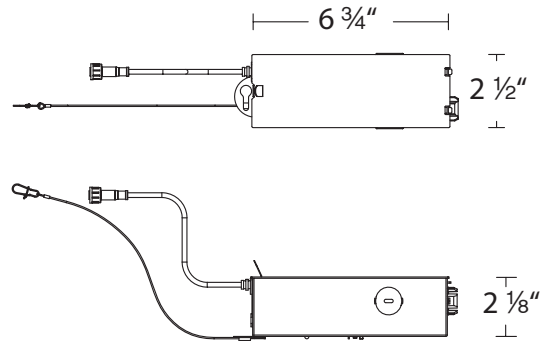

R4FBRT-TW, R4FBR2T-TW

FQ 4" Tunable White Remodel Housing

WAC®

SPECIFICATIONS

- Input:** Universal 120-277V AC 50/60 Hz
- Standards:** ETL & cETL
- Dimming:** MyWAC App and WAC-Mesh WallStation: 100-0.1%
- Mounting:** Ceiling thickness: 1/2" - 1 1/4"
Ceiling cutout: Ø 4 3/4"
- Construction:** 20 Gauge galvanized steel
Die-cast spackle flange included
- Warranty:** 5 year WAC Lighting product warranty

Fixture Type:

Catalog Number:

Project: _____

Location: _____

Remodel Non-IC

Model	Power	Rating
R4FBRT-TW	1 14W	Non-IC
Round and Square Trim	2 19W	Non-IC
	3 26W	Non-IC

R4FBRT-TW-__

Example: R4FBRT-TW-2

Remodel IC

Model	Power	Rating
R4FBR2T-TW	1 14W	IC
Round and Square Trim		

R4FBR2T-TW-__

Example: R4FBR2T-TW-1

wacighting.com	Headquarters, East Manufacturing Facility	South East Manufacturing Facility	Central Manufacturing Facility	West Manufacturing Facility
Phone (800) 526.2588	44 Harbor Park Drive	1600 Distribution Ct	1700 South J Elmer Freeway, Ste 100	1750 S Archibald Ave
Fax (800) 526.2585	Port Washington, NY 11050	Lithia Springs, GA 30122	Cedar Hill, TX 75104	Ontario, CA 91761