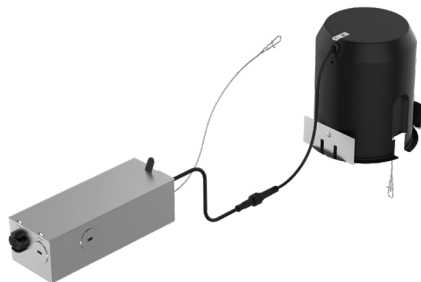

Remodel IC

Model	Power	Rating
R4FBR2T-TW	1 14W	IC
Round and Square Trim		

R4FBR2T-TW-__

Example: R4FBR2T-TW-1

wacighting.com	Headquarters, East Manufacturing Facility	South East Manufacturing Facility	Central Manufacturing Facility	West Manufacturing Facility
Phone (800) 526.2588	44 Harbor Park Drive	1600 Distribution Ct	1700 South J Elmer Freeway, Ste 100	1750 S Archibald Ave
Fax (800) 526.2585	Port Washington, NY 11050	Lithia Springs, GA 30122	Cedar Hill, TX 75104	Ontario, CA 91761