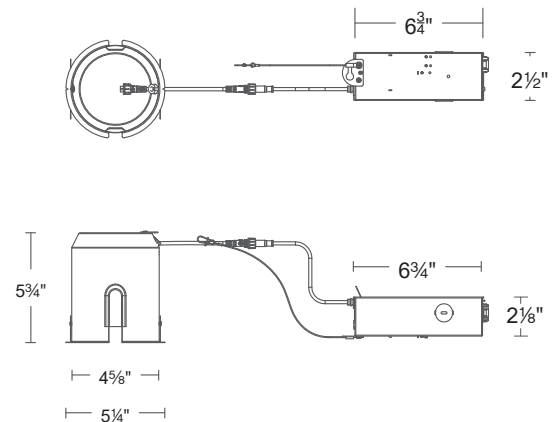

R4FBRT-TW, R4FBR2T-TW

FQ 4" Tunable White Remodel Housing

WAC®

SPECIFICATIONS

- Input:** Universal 120-277V AC 50/60 Hz
- Standards:** ETL & cETL
- Dimming:** MyWAC App and WAC-Mesh WallStation: 100-0.1%
- Mounting:** Ceiling thickness: 1/2" - 1 1/4"
Ceiling cutout: Ø 4 3/4"
- Construction:** 20 Gauge galvanized steel
Die-cast spackle flange included
- Warranty:** 5 year WAC Lighting product warranty

Fixture Type:

Catalog Number:

Project: _____

Location: _____

Remodel Non-IC

Model	Power	Rating
R4FBRT-TW	1 14W	Non-IC
Round and Square Trim	2 19W	Non-IC
	3 26W	Non-IC

R4FBRT-TW-__

Example: R4FBRT-TW-2

Remodel IC

Model	Power	Rating
R4FBR2T-TW	1 14W	IC
Round and Square Trim		

R4FBR2T-TW-__

Example: R4FBR2T-TW-1

wacighting.com	Headquarters, East Manufacturing Facility	South East Manufacturing Facility	Central Manufacturing Facility	West Manufacturing Facility
Phone (800) 526.2588	44 Harbor Park Drive	1600 Distribution Ct	1700 South J Elmer Freeway, Ste 100	1750 S Archibald Ave
Fax (800) 526.2585	Port Washington, NY 11050	Lithia Springs, GA 30122	Cedar Hill, TX 75104	Ontario, CA 91761