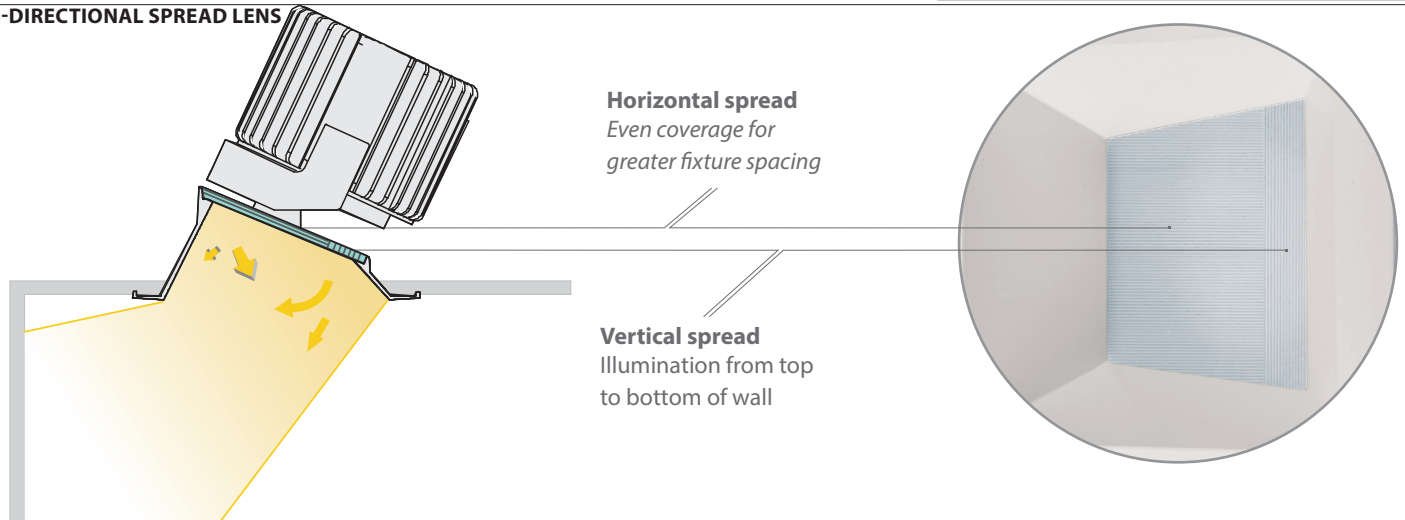

BI-DIRECTIONAL SPREAD LENS

AVERAGE WALL ILLUMINANCE*

	R4RWL-A830 10' CEILING	ON-CENTER SPACING			R4SWL-A830 10' CEILING	ON-CENTER SPACING			
		3'	4'			3'	4'		
DISTANCE FROM WALL	3'	15W	14 fc	15W	11 fc	15W	16 fc	15W	12 fc
		23W	22 fc	23W	17 fc	23W	24 fc	23W	18 fc
		34W	29 fc	34W	22 fc	34W	32 fc	34W	24 fc
	4'	15W	12 fc	15W	9 fc	15W	14 fc	15W	11 fc
		23W	18 fc	23W	14 fc	23W	21 fc	23W	16 fc
		34W	25 fc	34W	19 fc	34W	28 fc	34W	21 fc